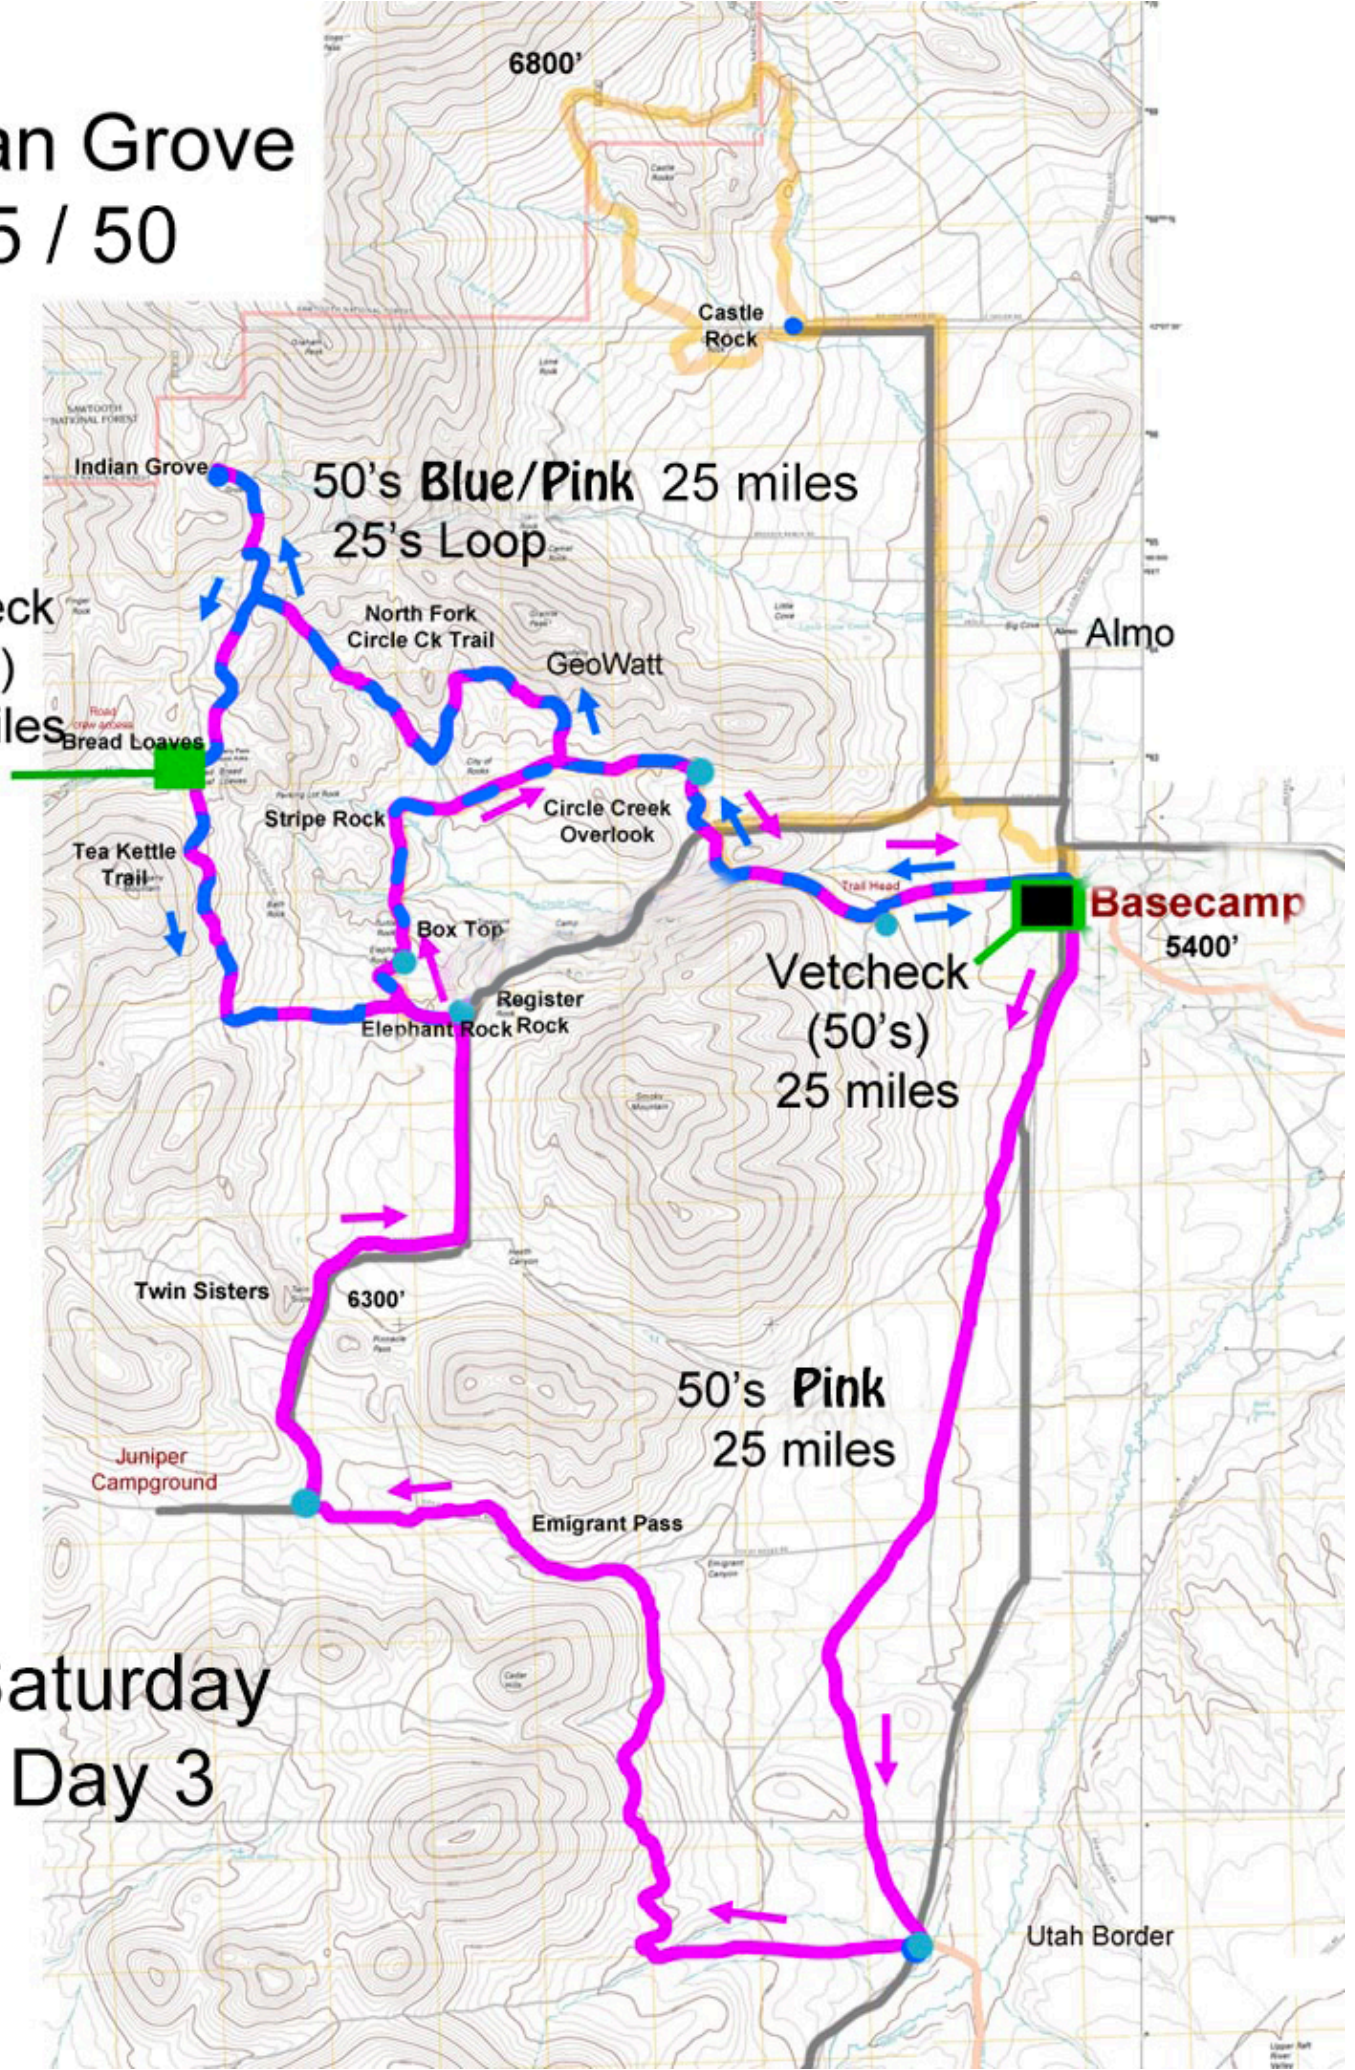

Indian Grove 25 / 50

Vetcheck
(25's)
12.5 miles

Saturday
Day 3