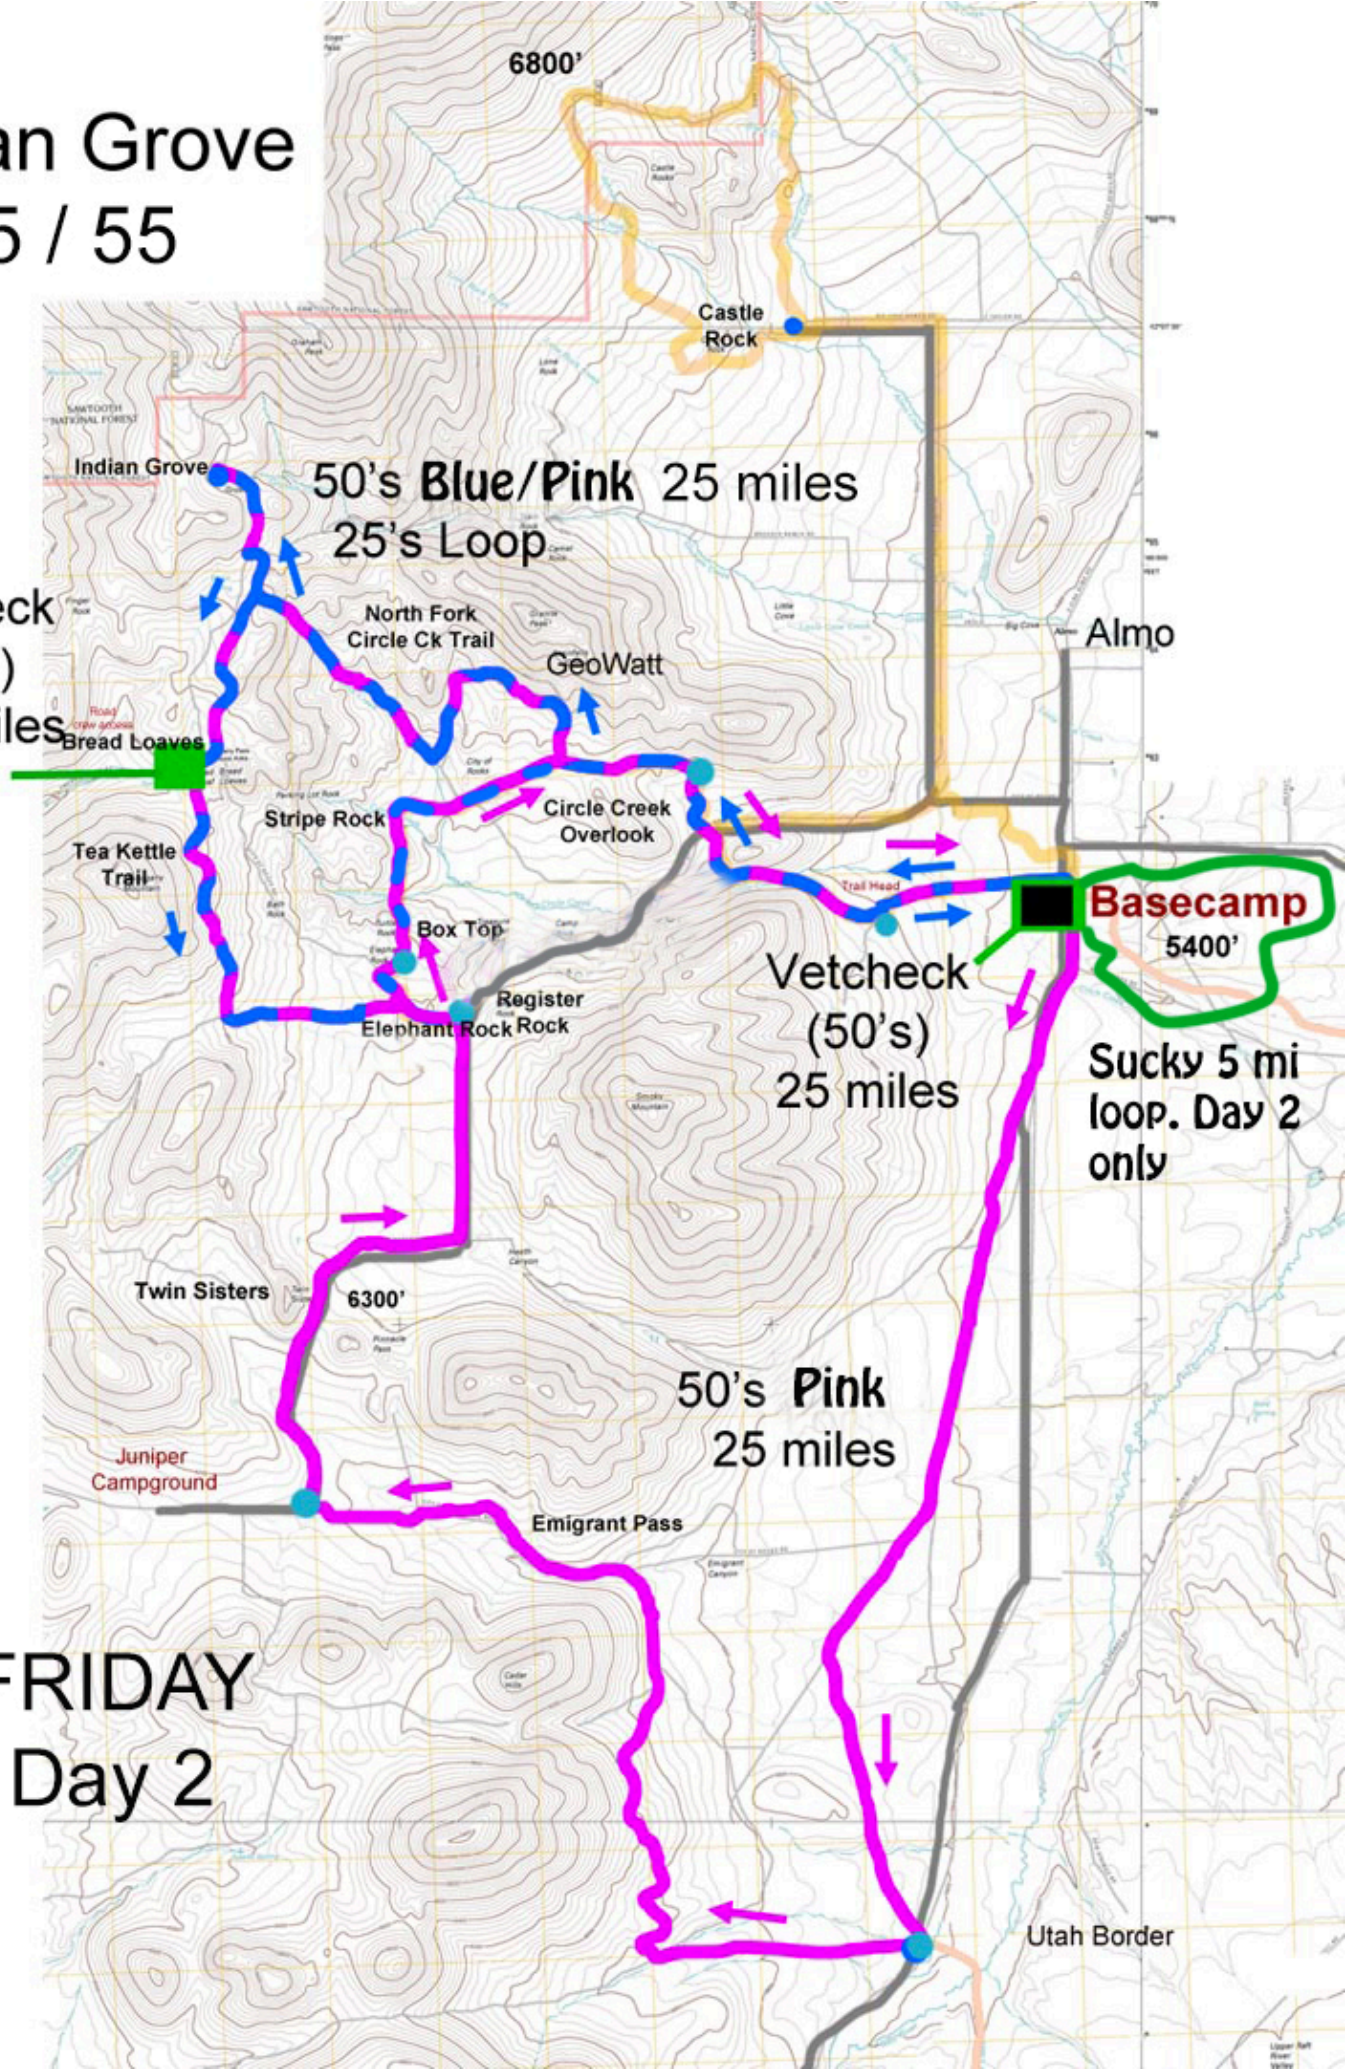

Indian Grove 25 / 55

Vetcheck
(25's)
12.5 miles

FRIDAY
Day 2