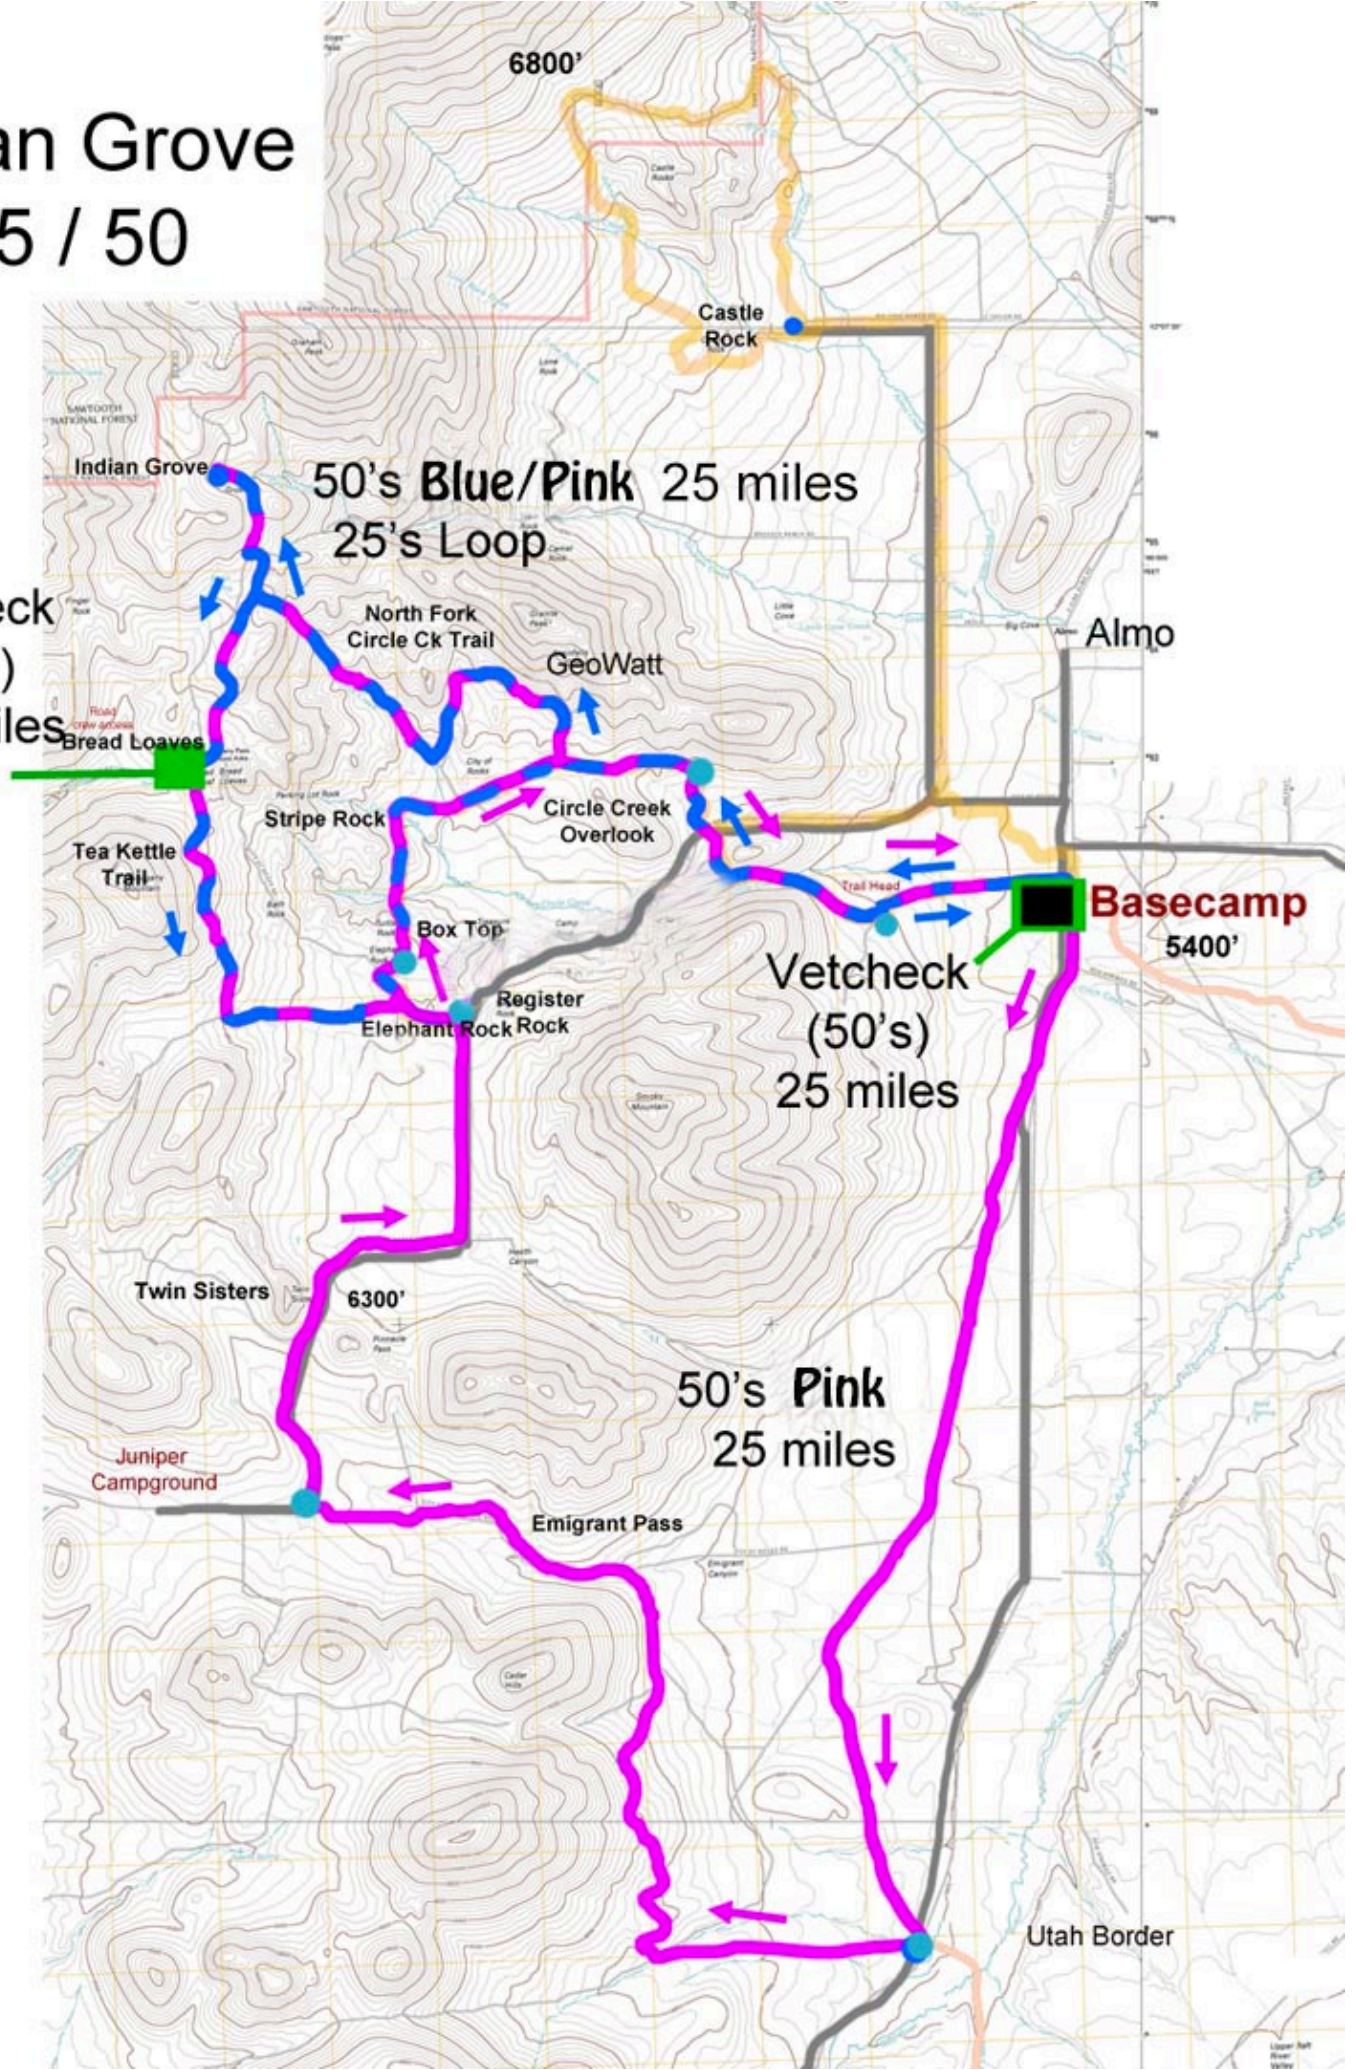

Indian Grove 25 / 50

Vetcheck
(25's)
12.5 miles

50's Blue/Pink 25 miles
25's Loop

Vetcheck
(50's)
25 miles

50's Pink
25 miles

Basecamp
5400'

6800'

6300'

Utah Border

Indian Grove

Castle Rock

Almo

Tea Kettle Trail

Stripe Rock

GeoWatt

Box Top

Register Rock

Elephant Rock

Twin Sisters

Juniper Campground

Emigrant Pass

Bread Loaves

Tea Kettle Trail

North Fork Circle Ck Trail

Circle Creek Overlook

Trail Head

Lower Alt River Valley