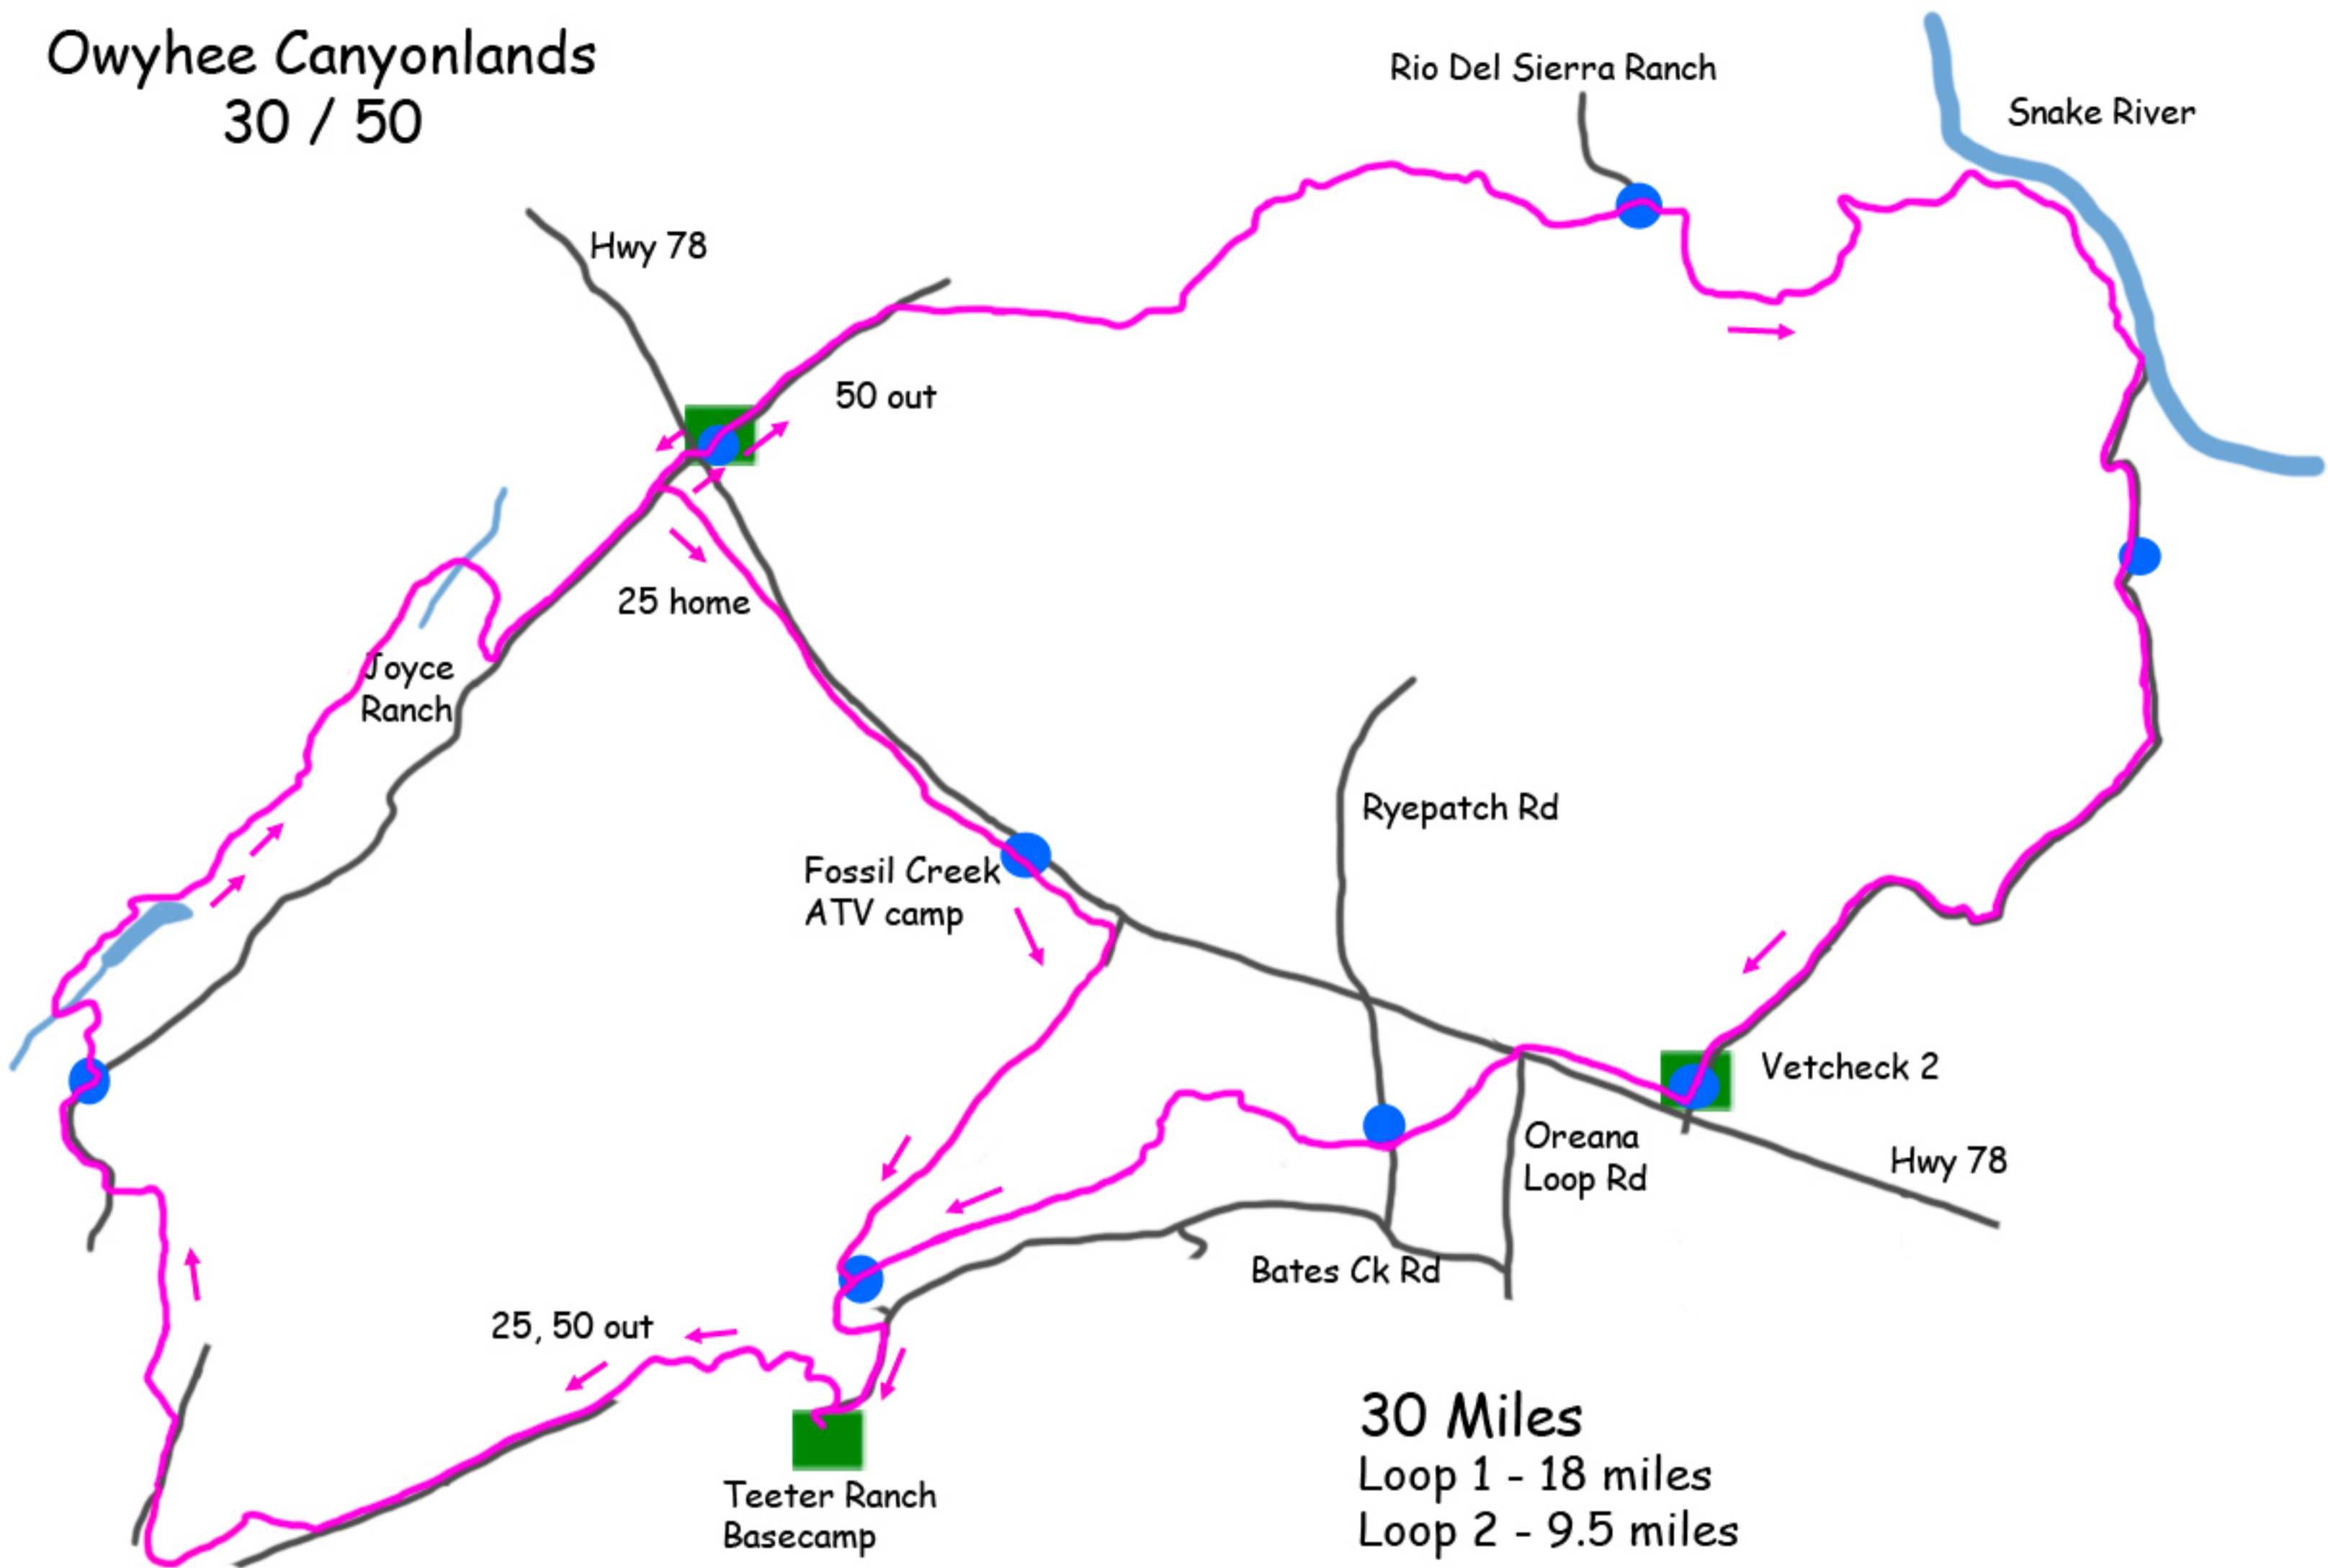

# Owyhee Canyonlands

30 / 50

**30 Miles**  
Loop 1 - 18 miles  
Loop 2 - 9.5 miles

**50 Miles**  
Loop 1 - 18 miles  
Loop 2 - 22 miles  
Loop 3 - 10 miles