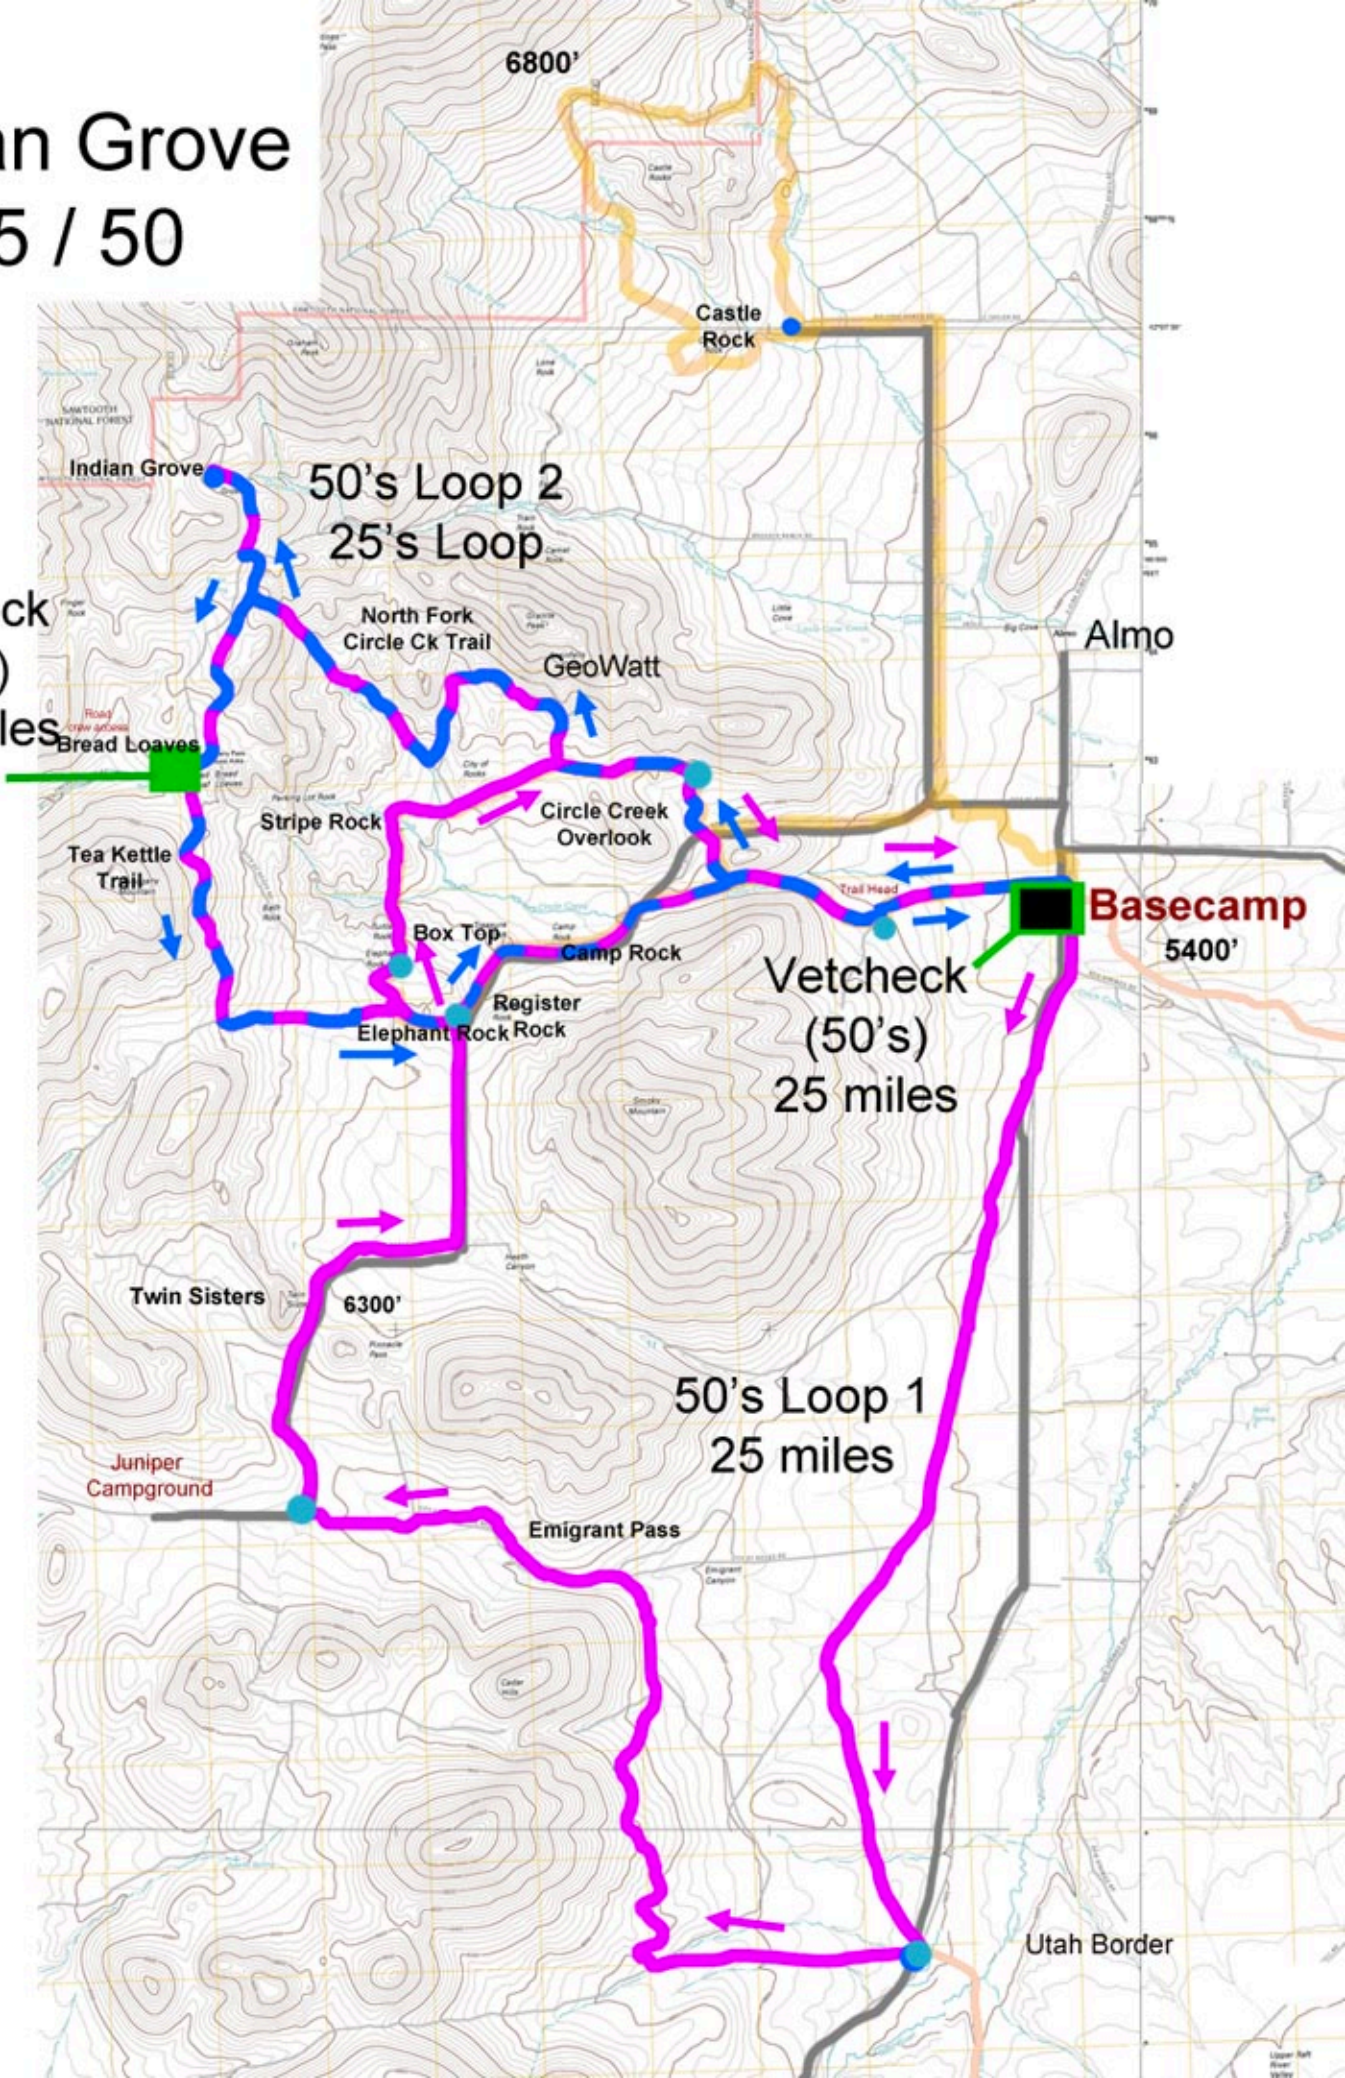

# Indian Grove

25 / 50

Vetcheck  
(25's)  
12.5 miles

50's Loop 2  
25's Loop

North Fork  
Circle Ck Trail

GeoWatt

Almo

Bread Loaves

Tea Kettle  
Trail

Stripe Rock

Circle Creek  
Overlook

Box Top

Camp Rock

Vetcheck  
(50's)  
25 miles

Basecamp  
5400'

Register  
Rock

Elephant Rock

Twin Sisters

6300'

50's Loop 1  
25 miles

Juniper  
Campground

Emigrant Pass

Utah Border