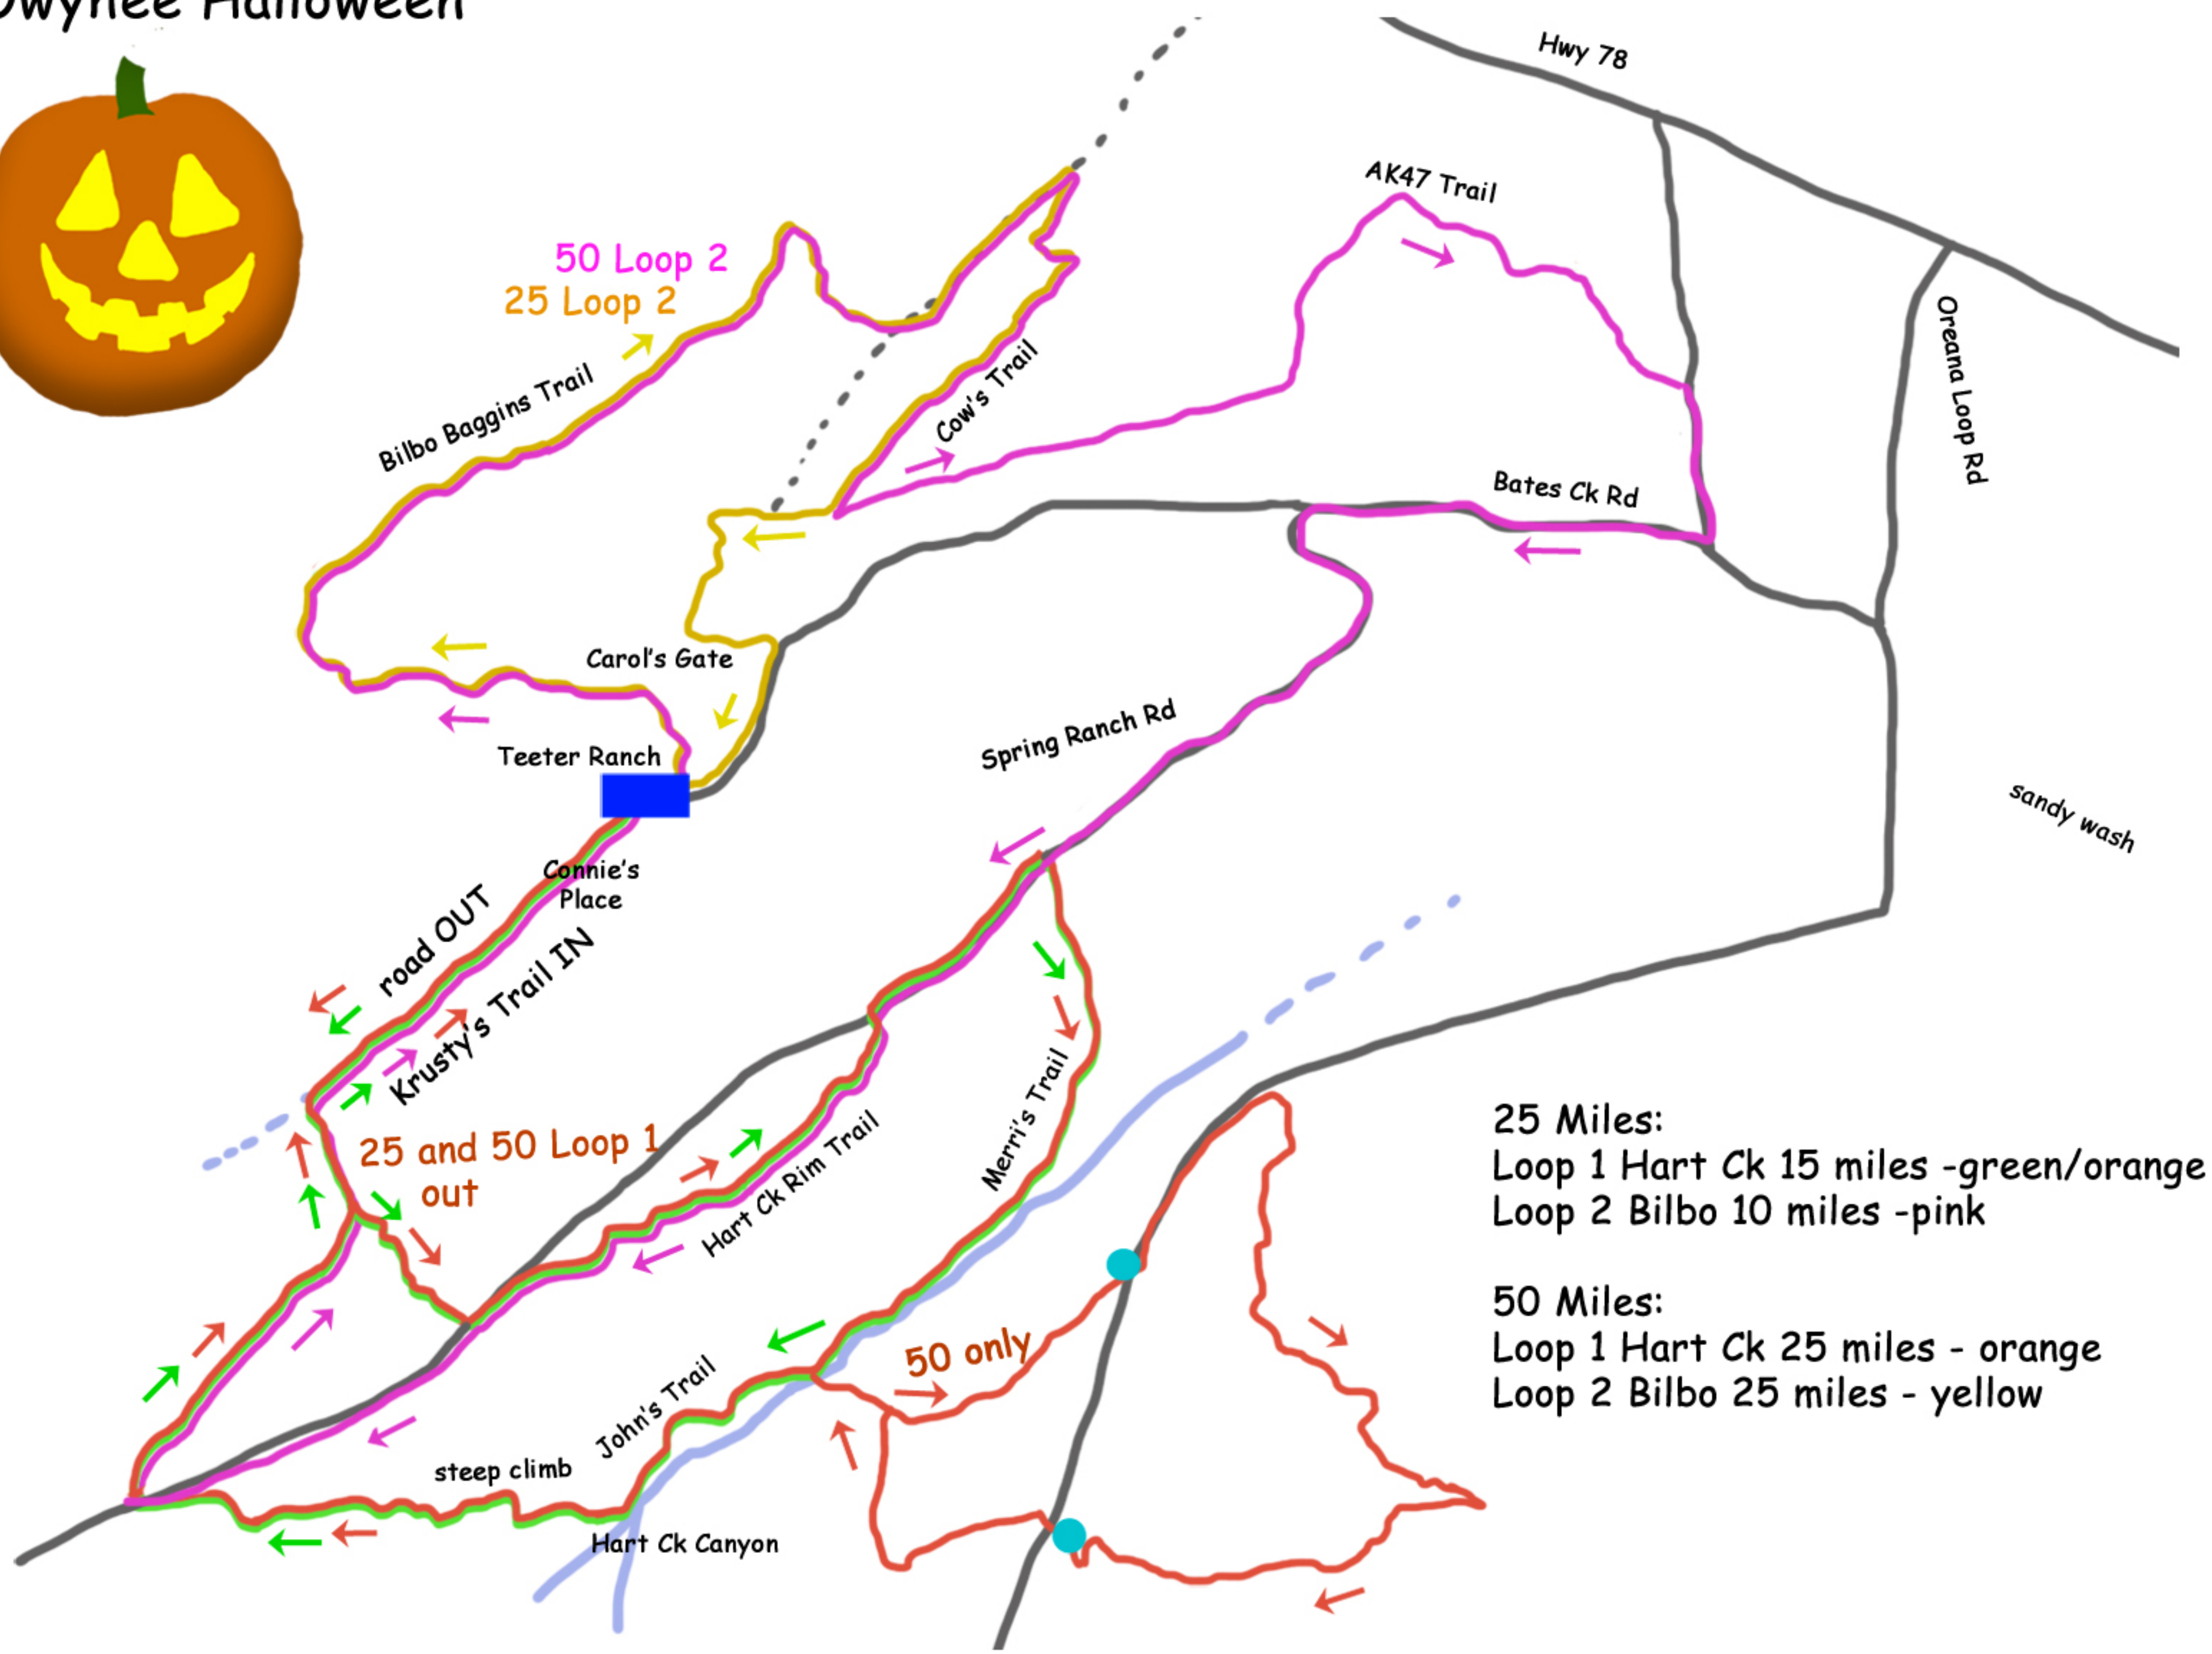

Owyhee Halloween

25 Miles:
Loop 1 Hart Ck 15 miles -green/orange
Loop 2 Bilbo 10 miles -pink

50 Miles:
Loop 1 Hart Ck 25 miles - orange
Loop 2 Bilbo 25 miles - yellow