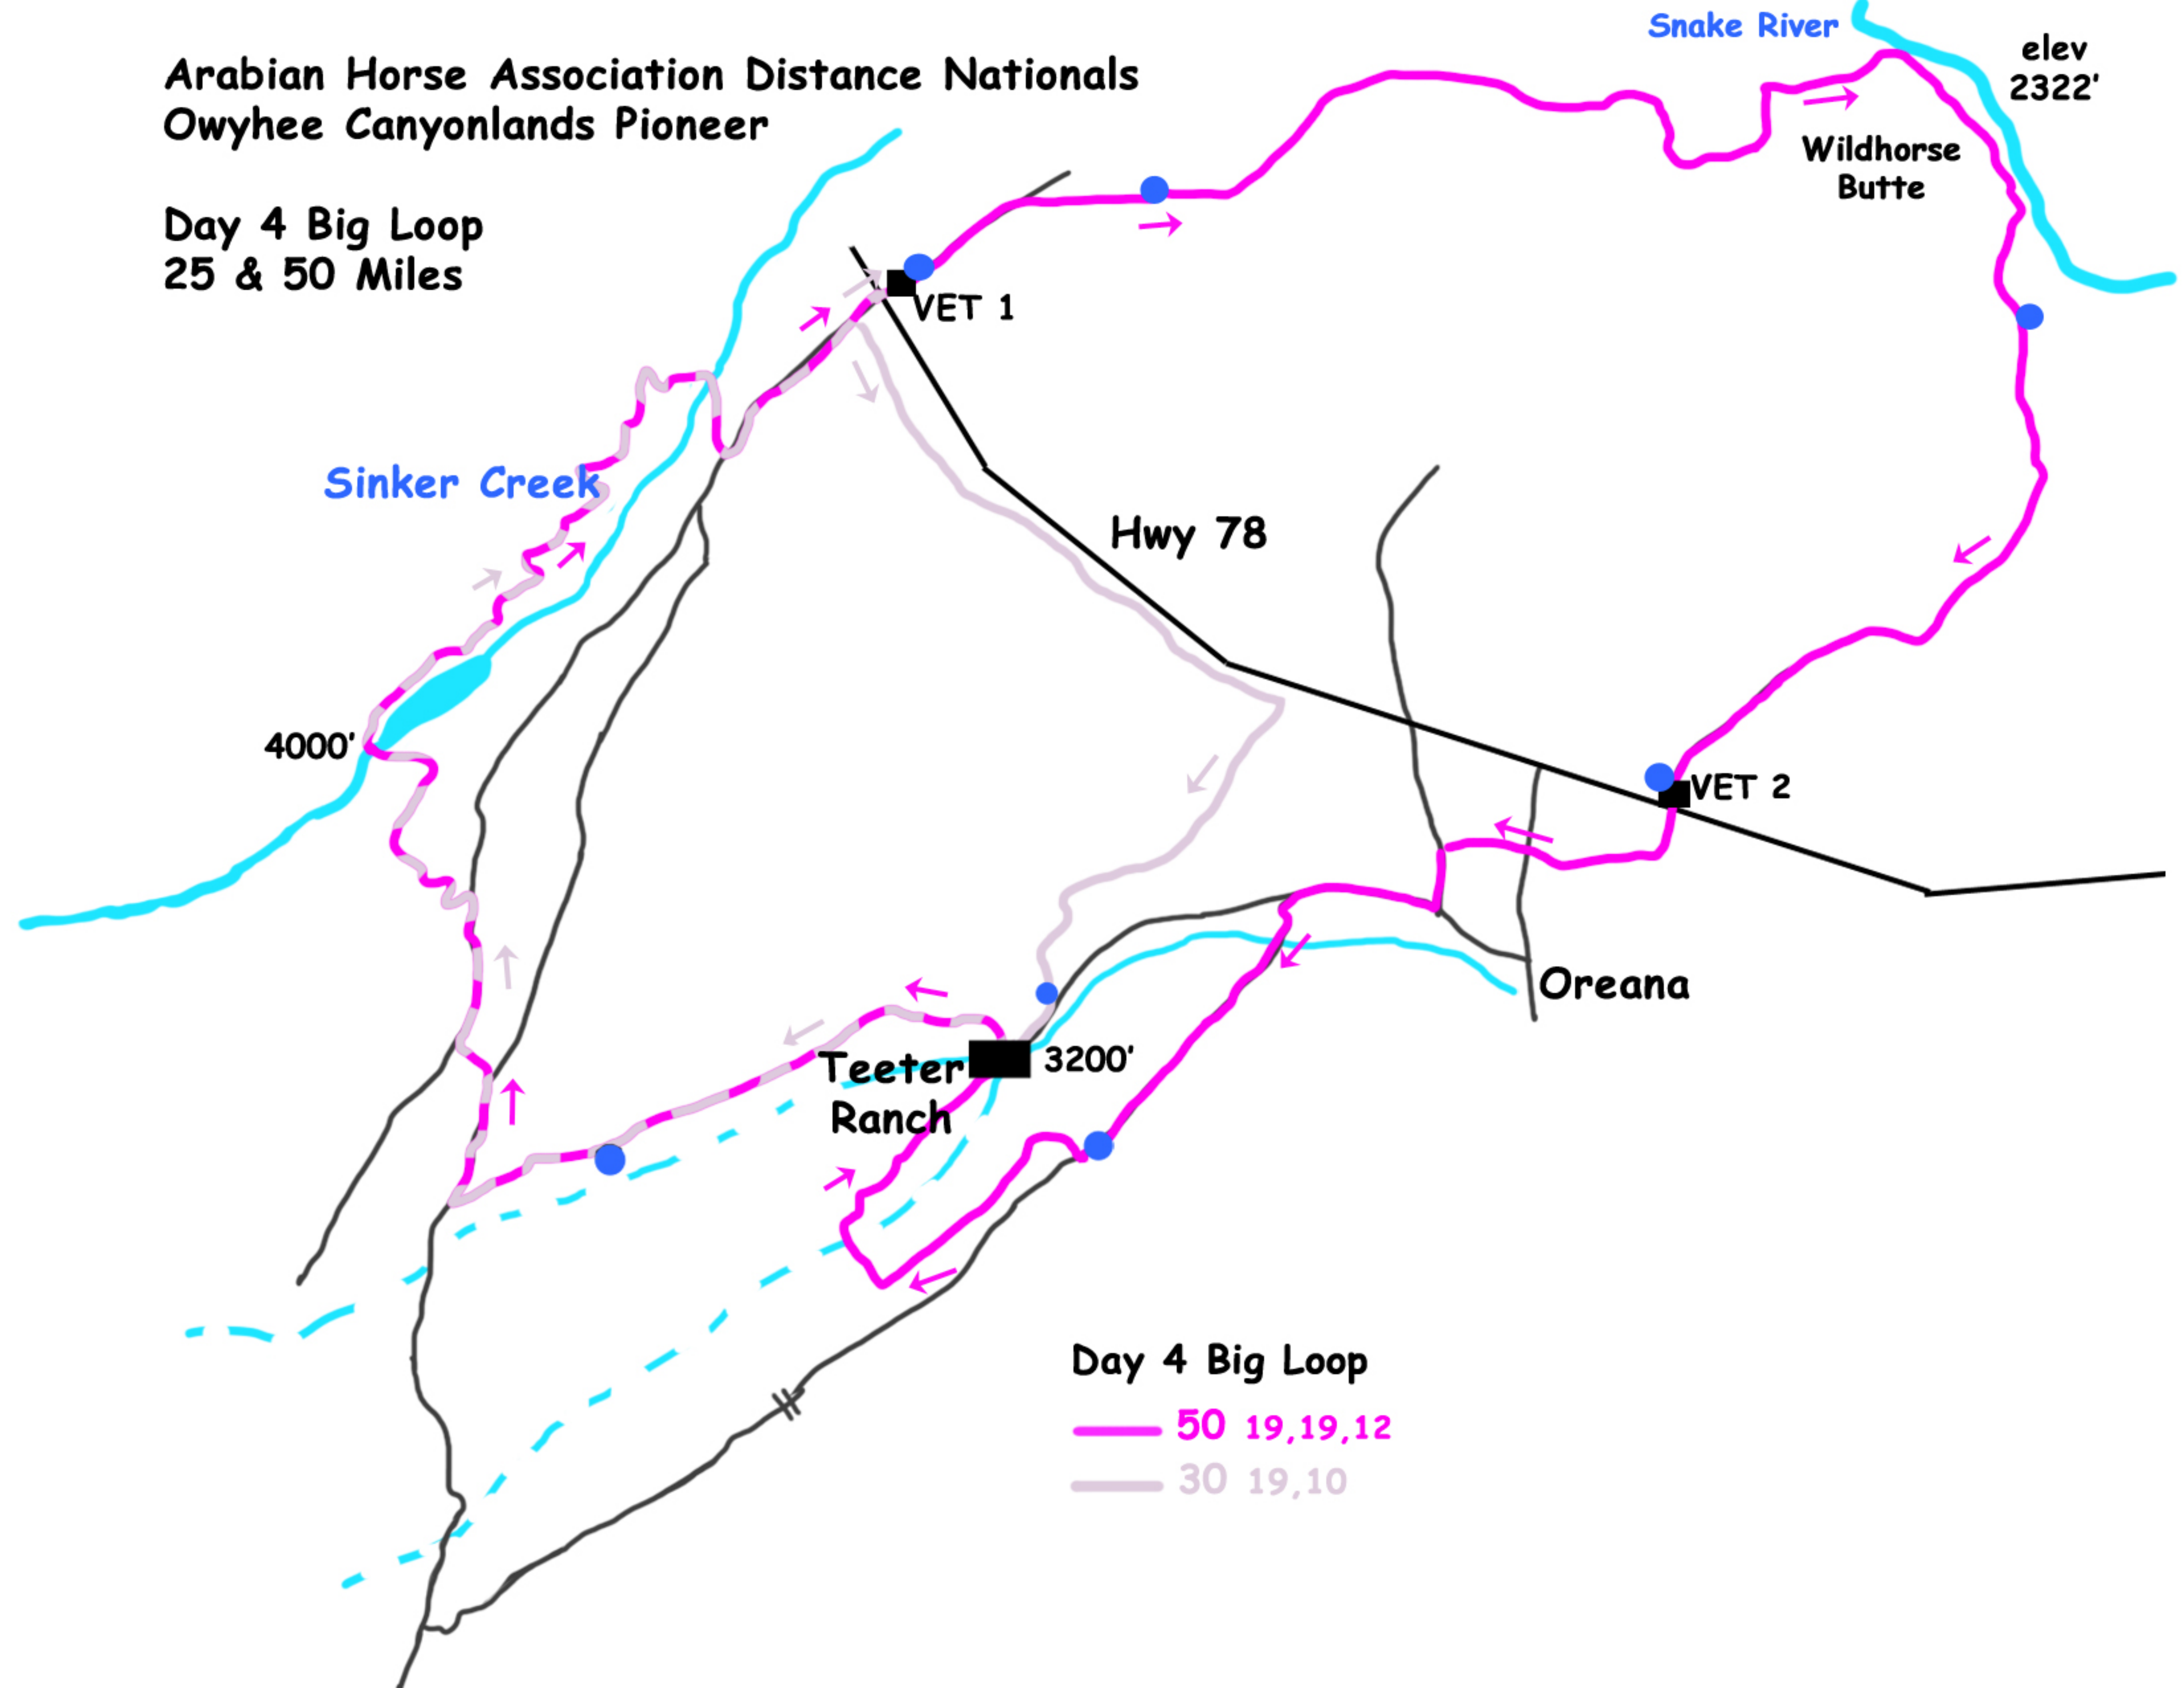

# Arabian Horse Association Distance Nationals Owyhee Canyonlands Pioneer

Day 4 Big Loop  
25 & 50 Miles

Sinker Creek

Snake River

elev 2322'

Wildhorse Butte

VET 1

Hwy 78

4000'

VET 2

Oreana

Teeter Ranch 3200'

Day 4 Big Loop

50 19,19,12

30 19,10