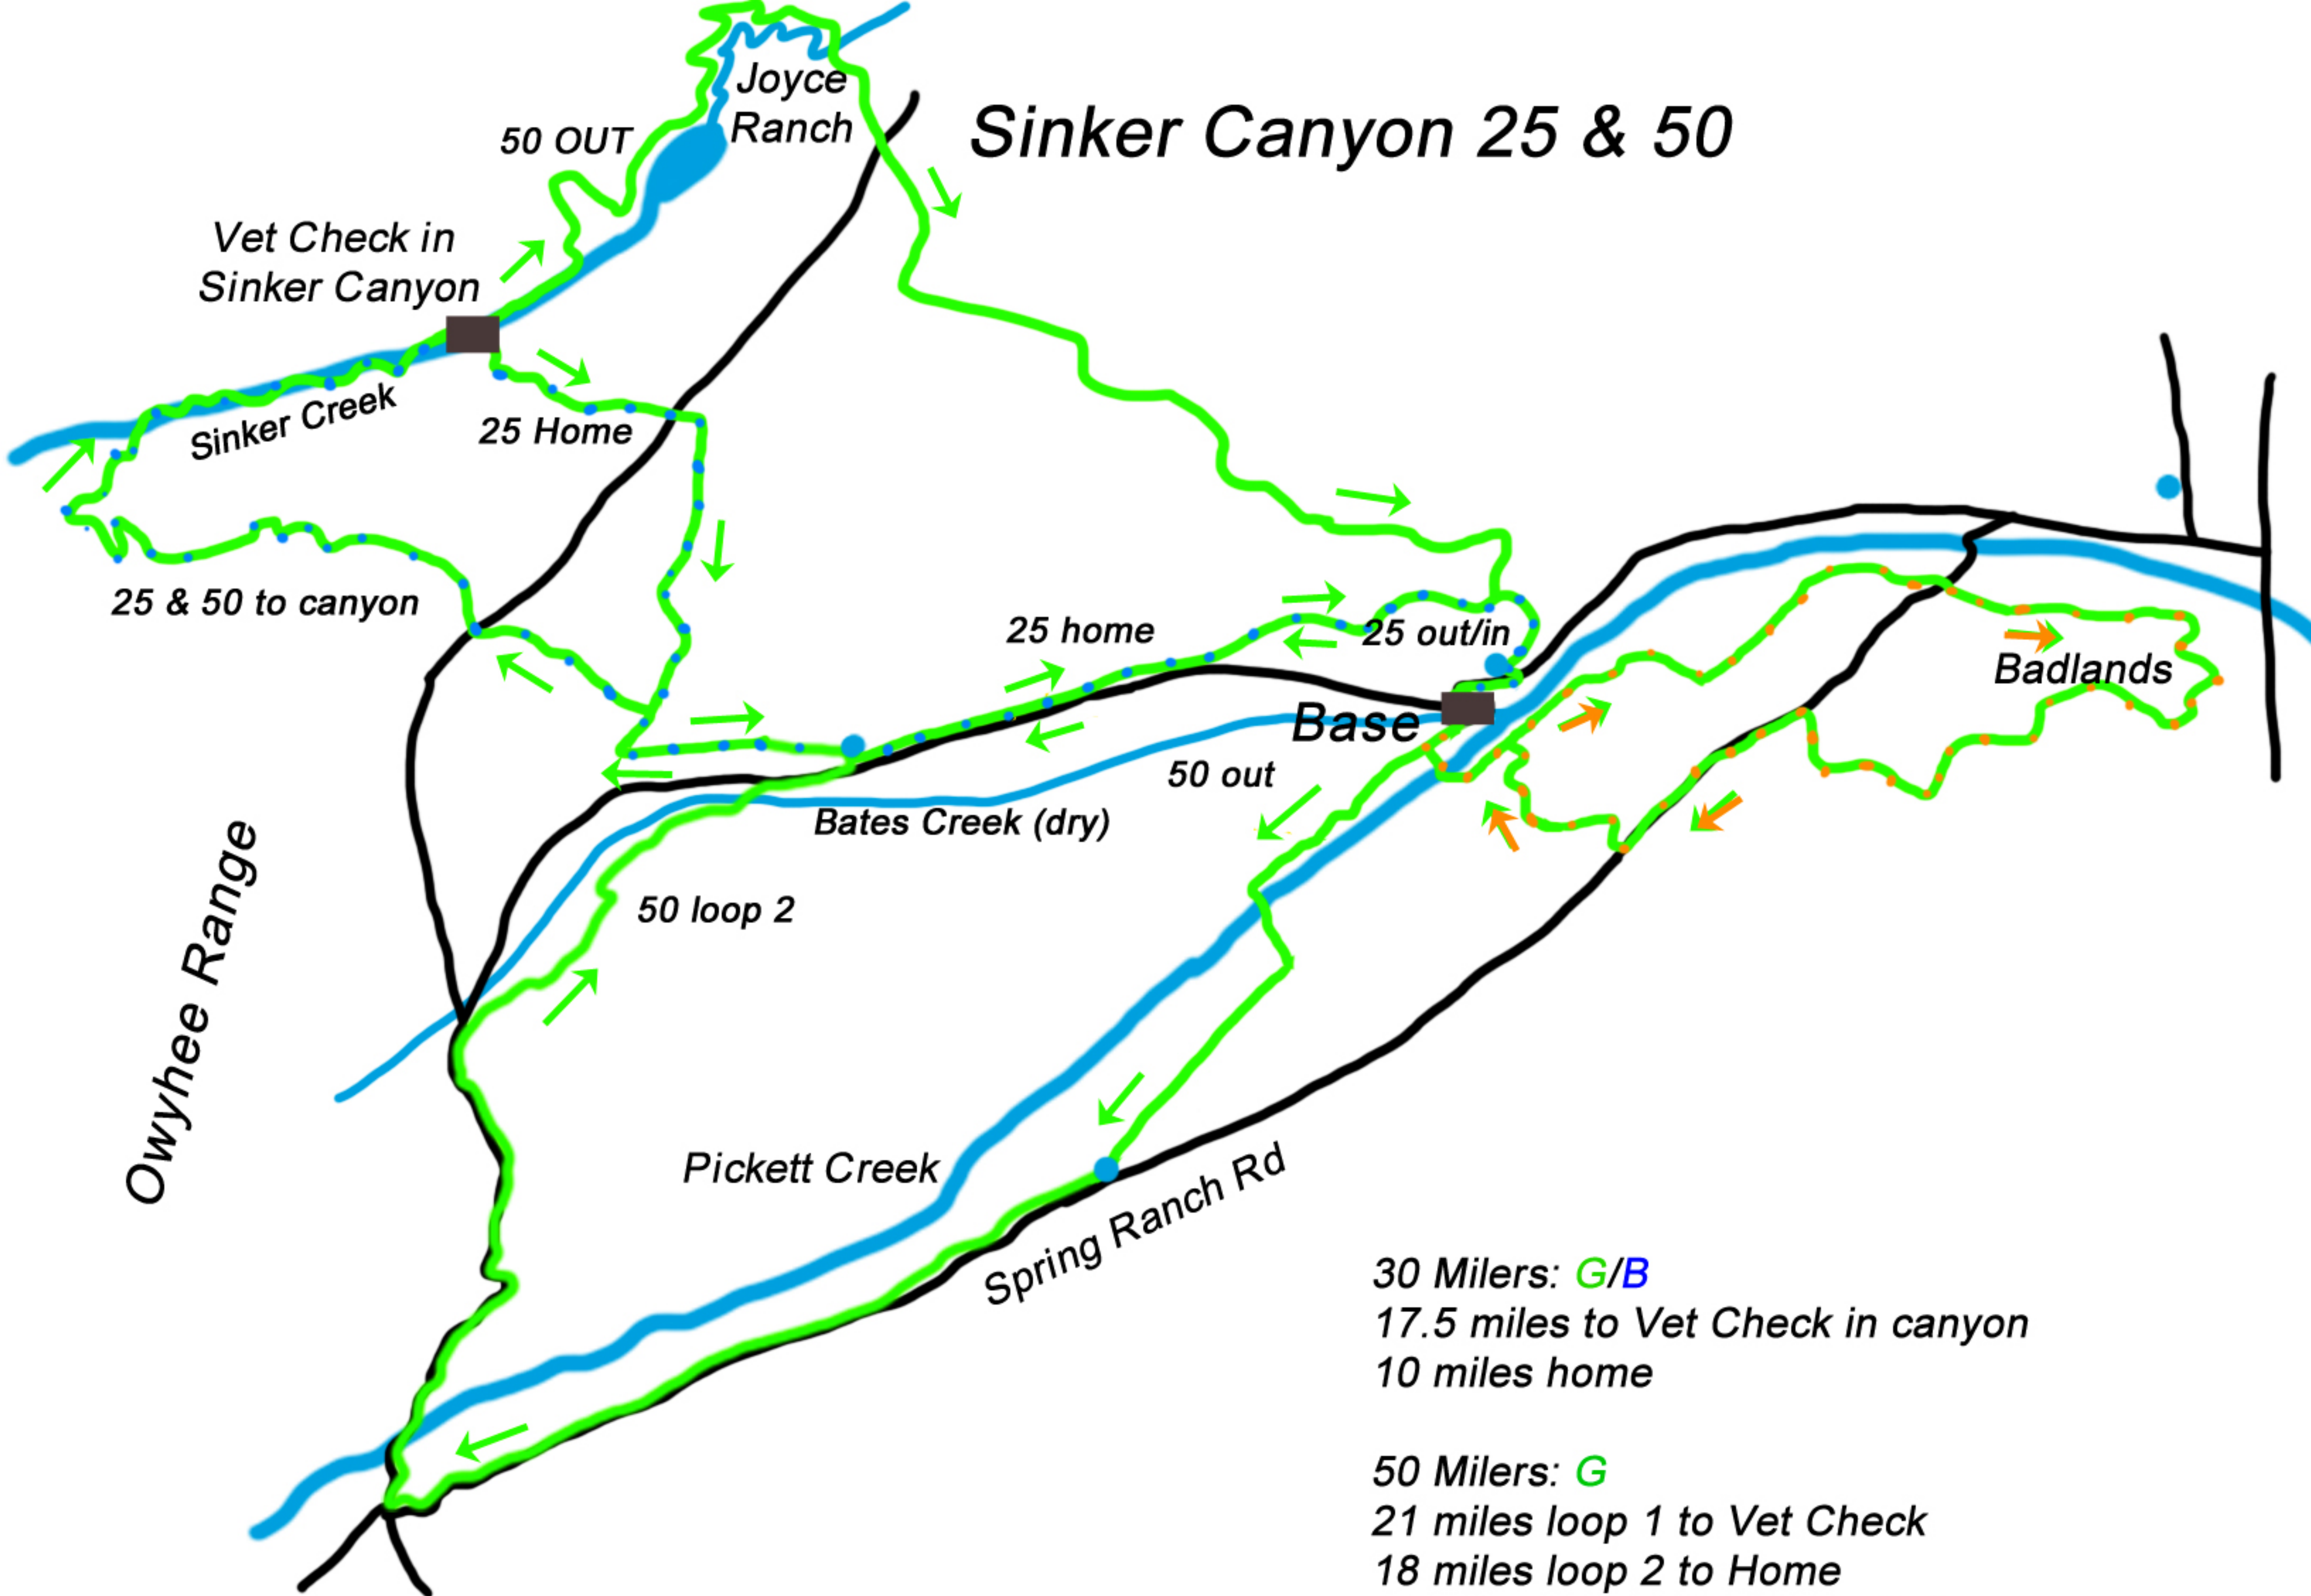

# Sinker Canyon 25 & 50

30 Milers: G/B  
 17.5 miles to Vet Check in canyon  
 10 miles home

50 Milers: G  
 21 miles loop 1 to Vet Check  
 18 miles loop 2 to Home  
 11 miles loop 3 Badlands G/O