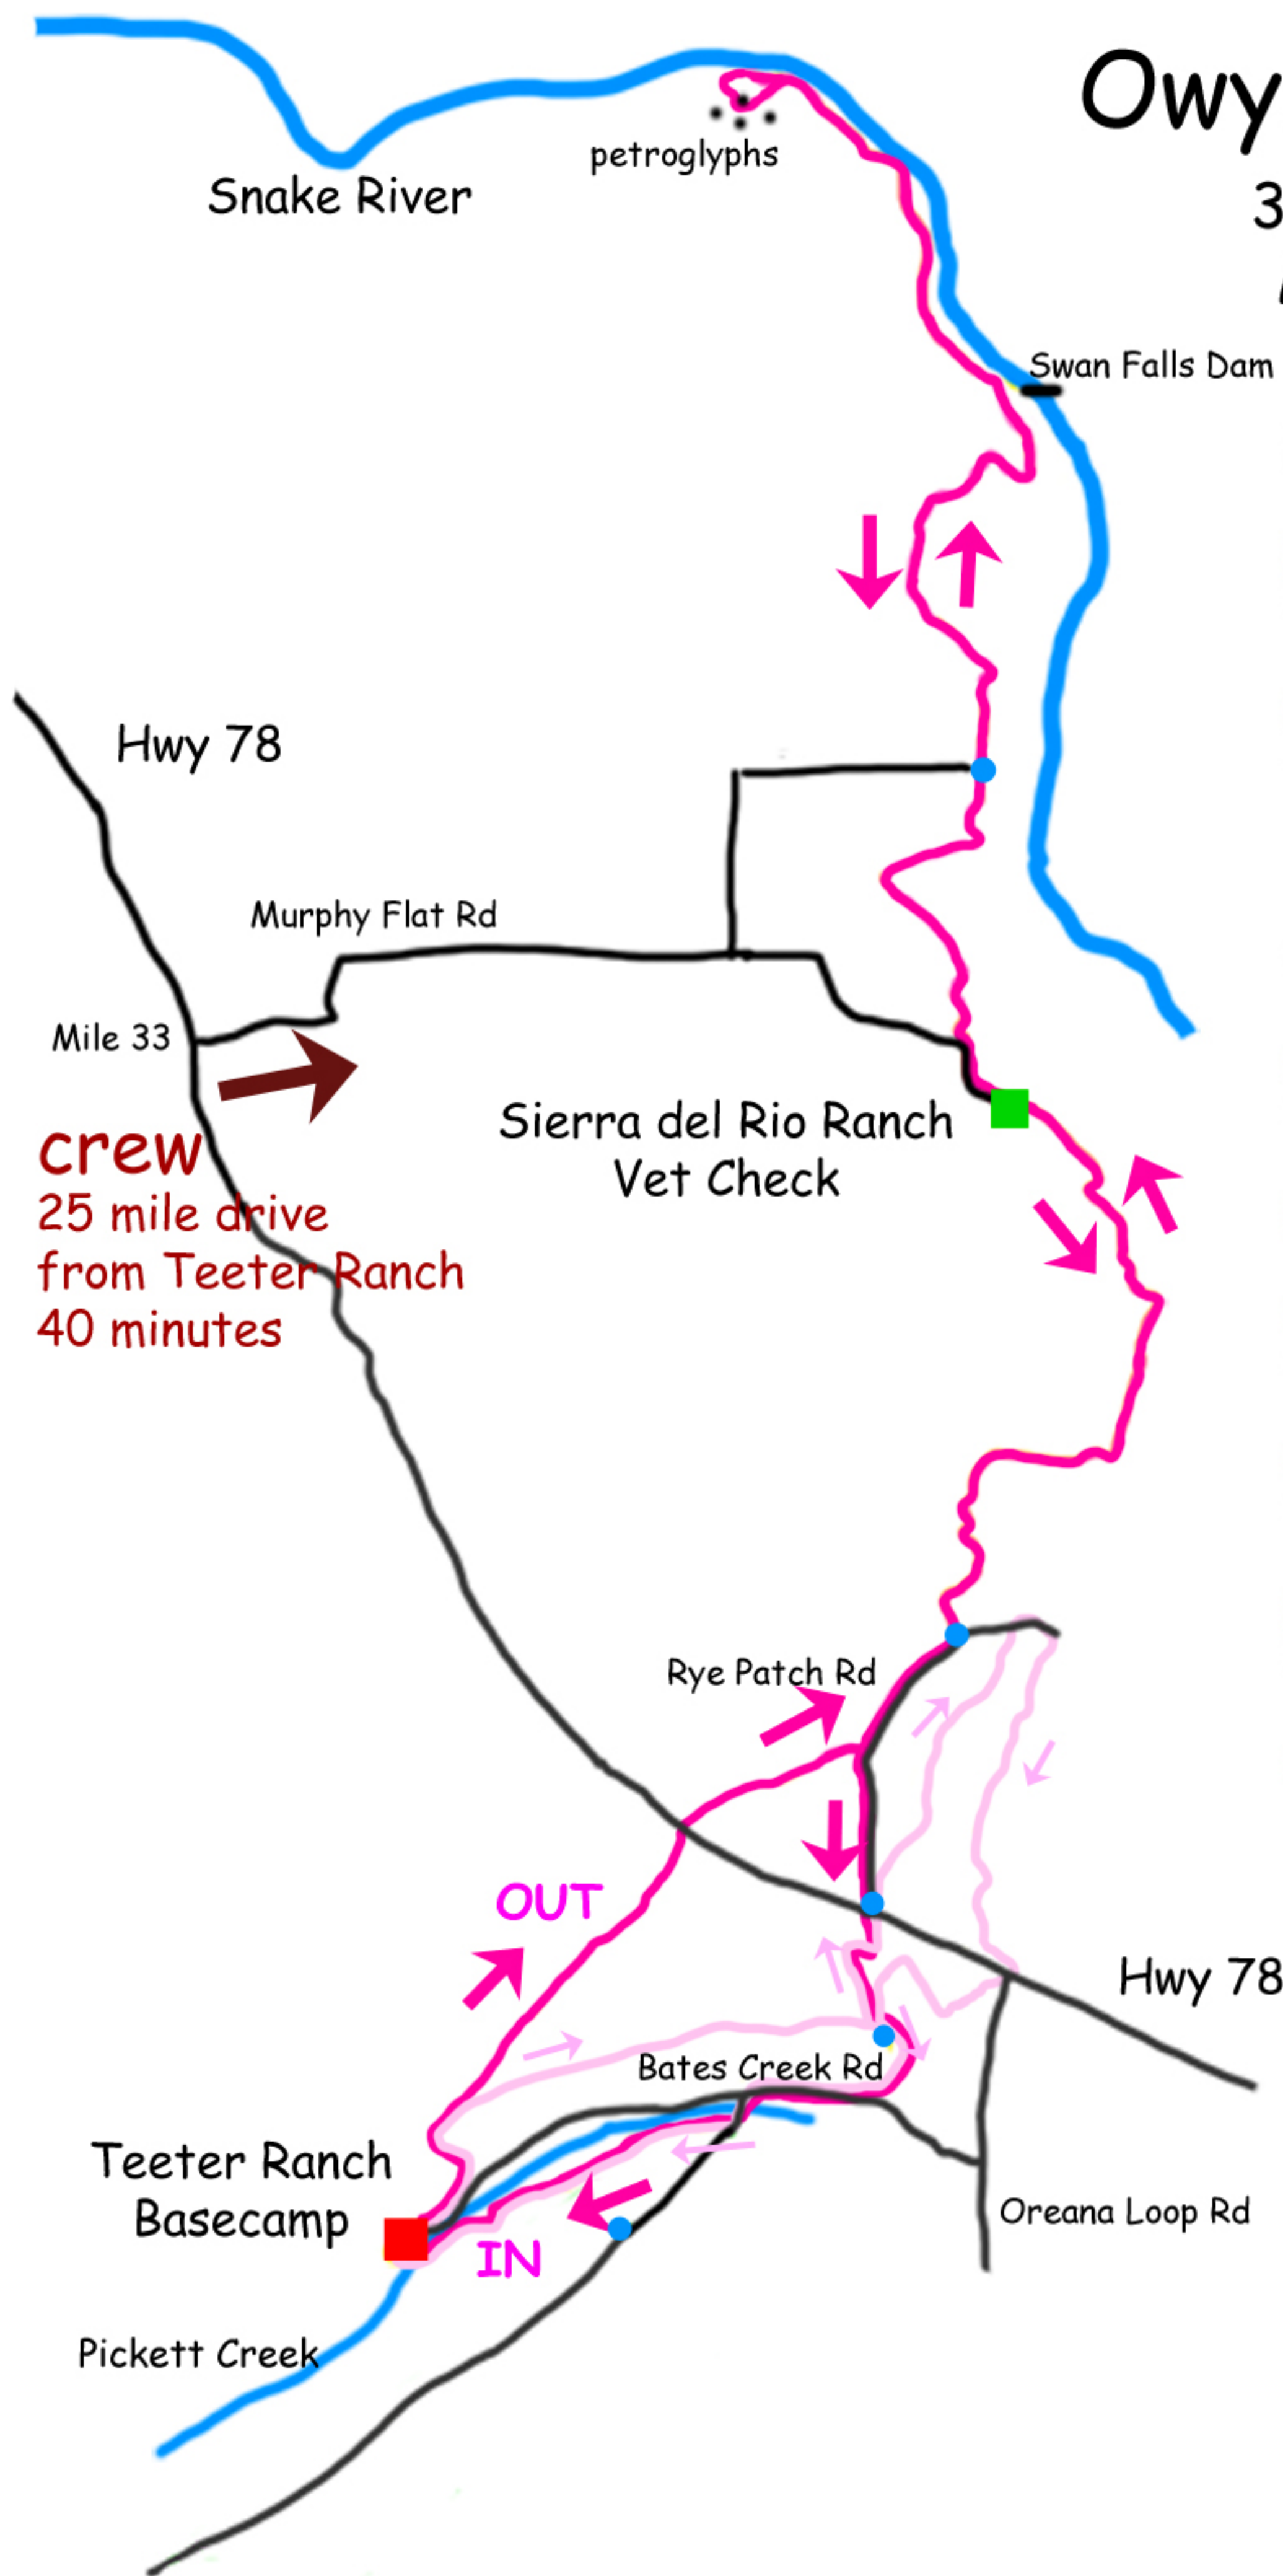

## 30 Miles:

Base to Ranch 14 - 14  
Vetcheck at Sierra del Rio

Ranch to Base 16 - 30  
Finish at Teeter Ranch

## 60, 80 and 100 Miles:

Base to Ranch 14 - 14  
Vetcheck at Sierra del Rio

Ranch to Petro 15 - 29

Petro to Ranch 15 - 44  
Vetcheck at Sierra del Rio

Ranch to Base 16 - 60  
Vetcheck at Teeter Ranch

Ryepatch loop 20 - 80  
Vetcheck at Teeter Ranch

Ryepatch loop 20 - 100

**crew**  
25 mile drive  
from Teeter Ranch  
40 minutes