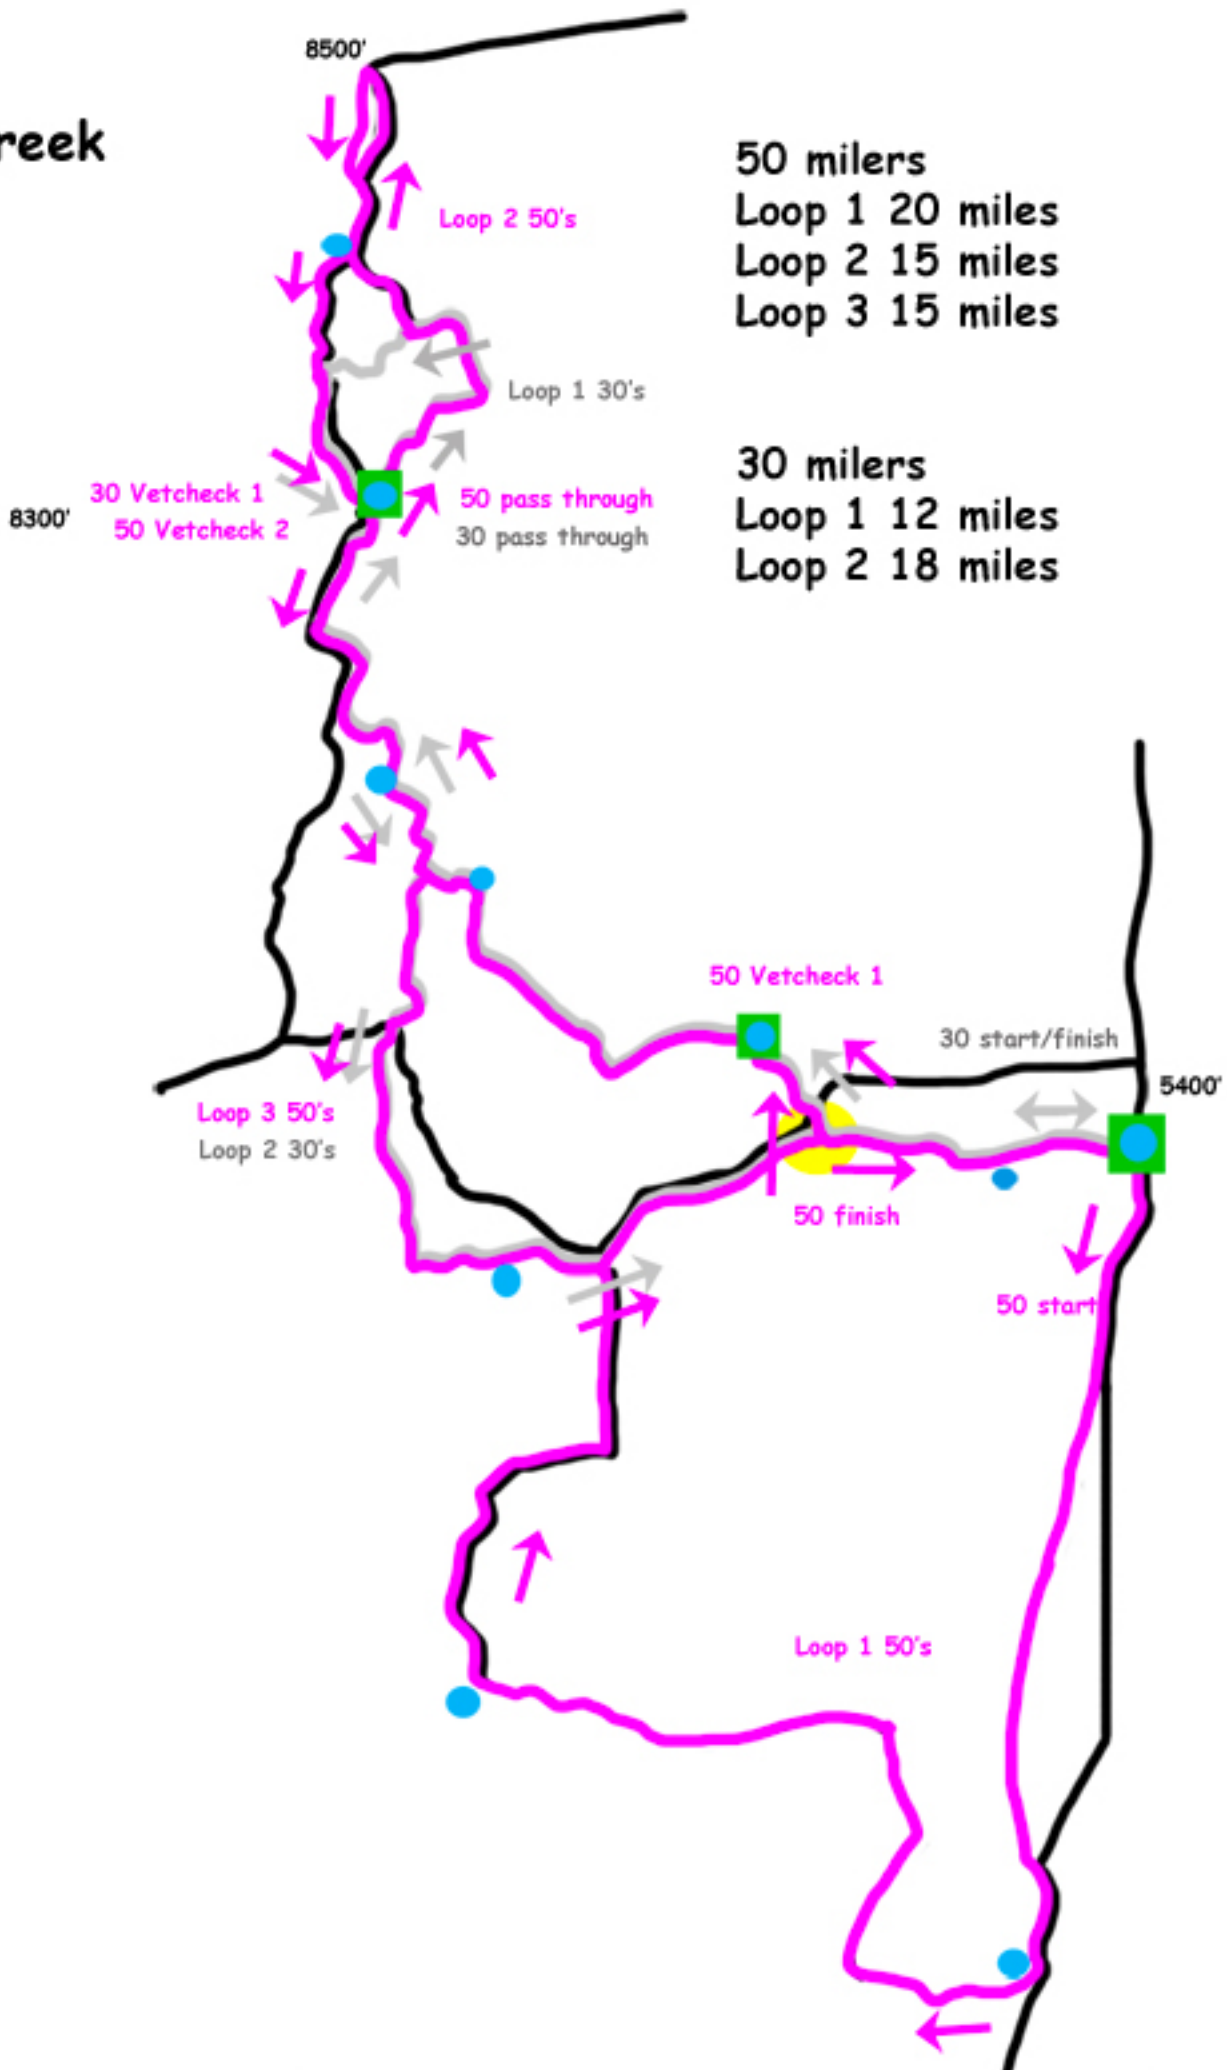

Almo Creek

50 milers
Loop 1 20 miles
Loop 2 15 miles
Loop 3 15 miles

30 milers
Loop 1 12 miles
Loop 2 18 miles