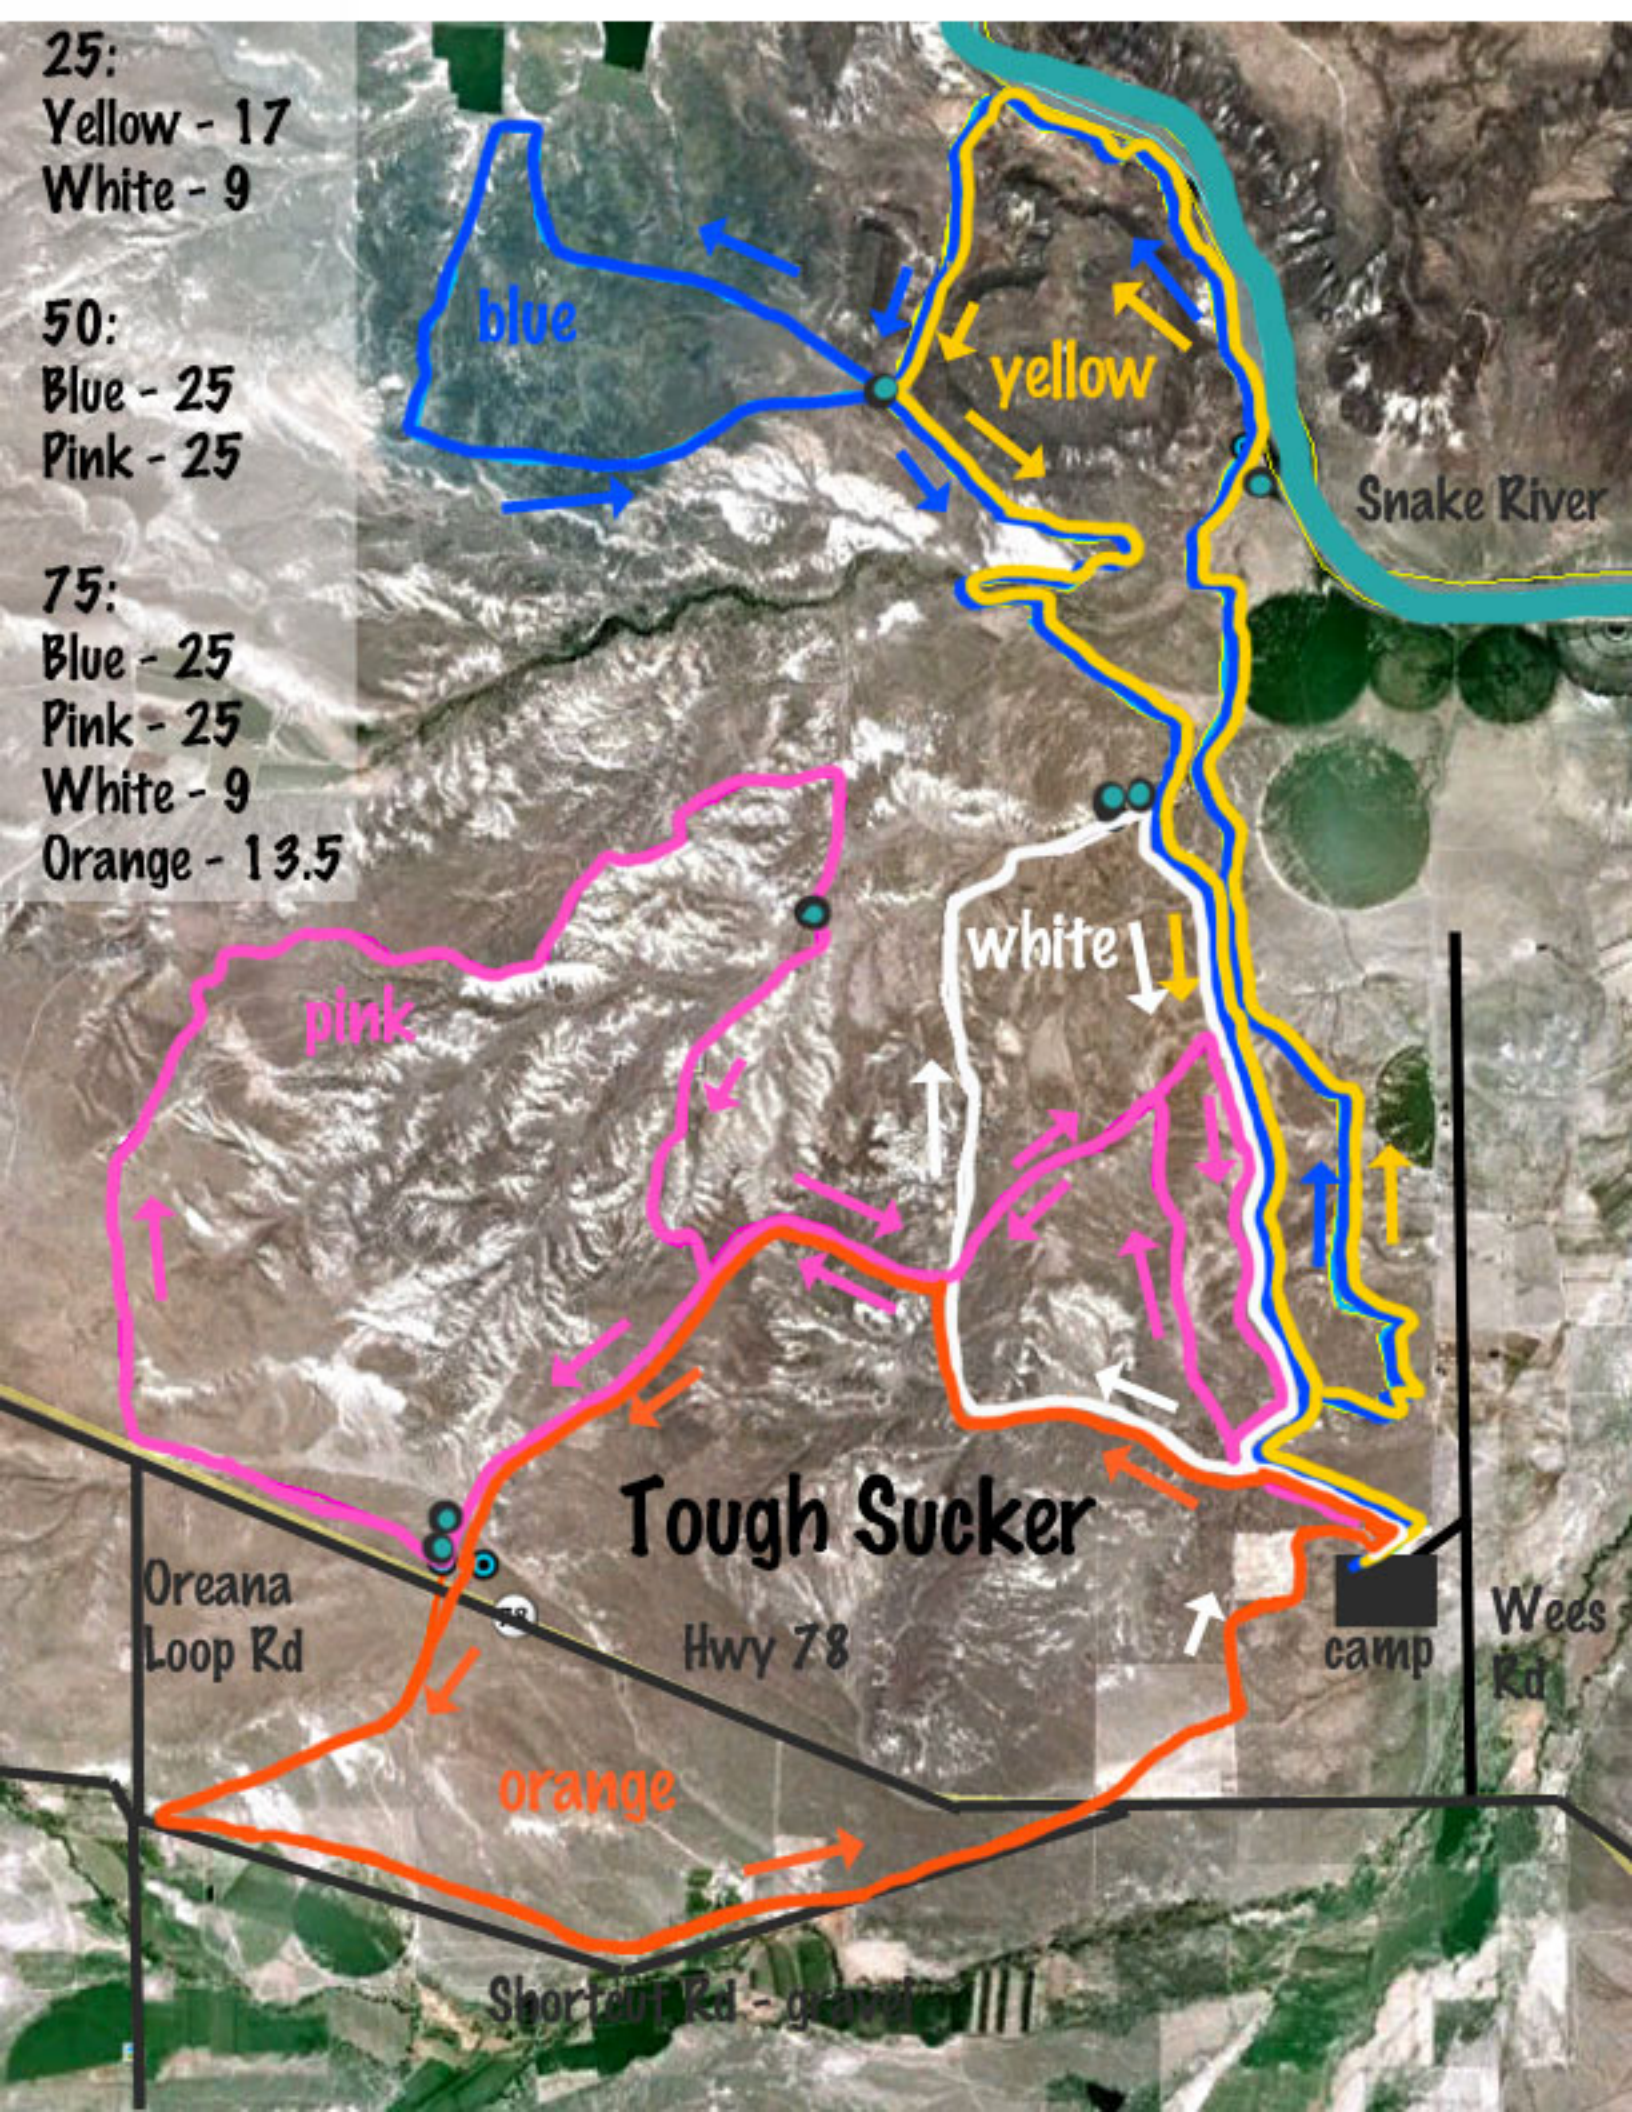

25:
Yellow - 17
White - 9

50:
Blue - 25
Pink - 25

75:
Blue - 25
Pink - 25
White - 9
Orange - 13.5

blue

yellow

pink

white

Tough Sucker

Oreana Loop Rd

Hwy 78

camp

Wees Rd

orange

Shortcut Rd - gravel

Snake River