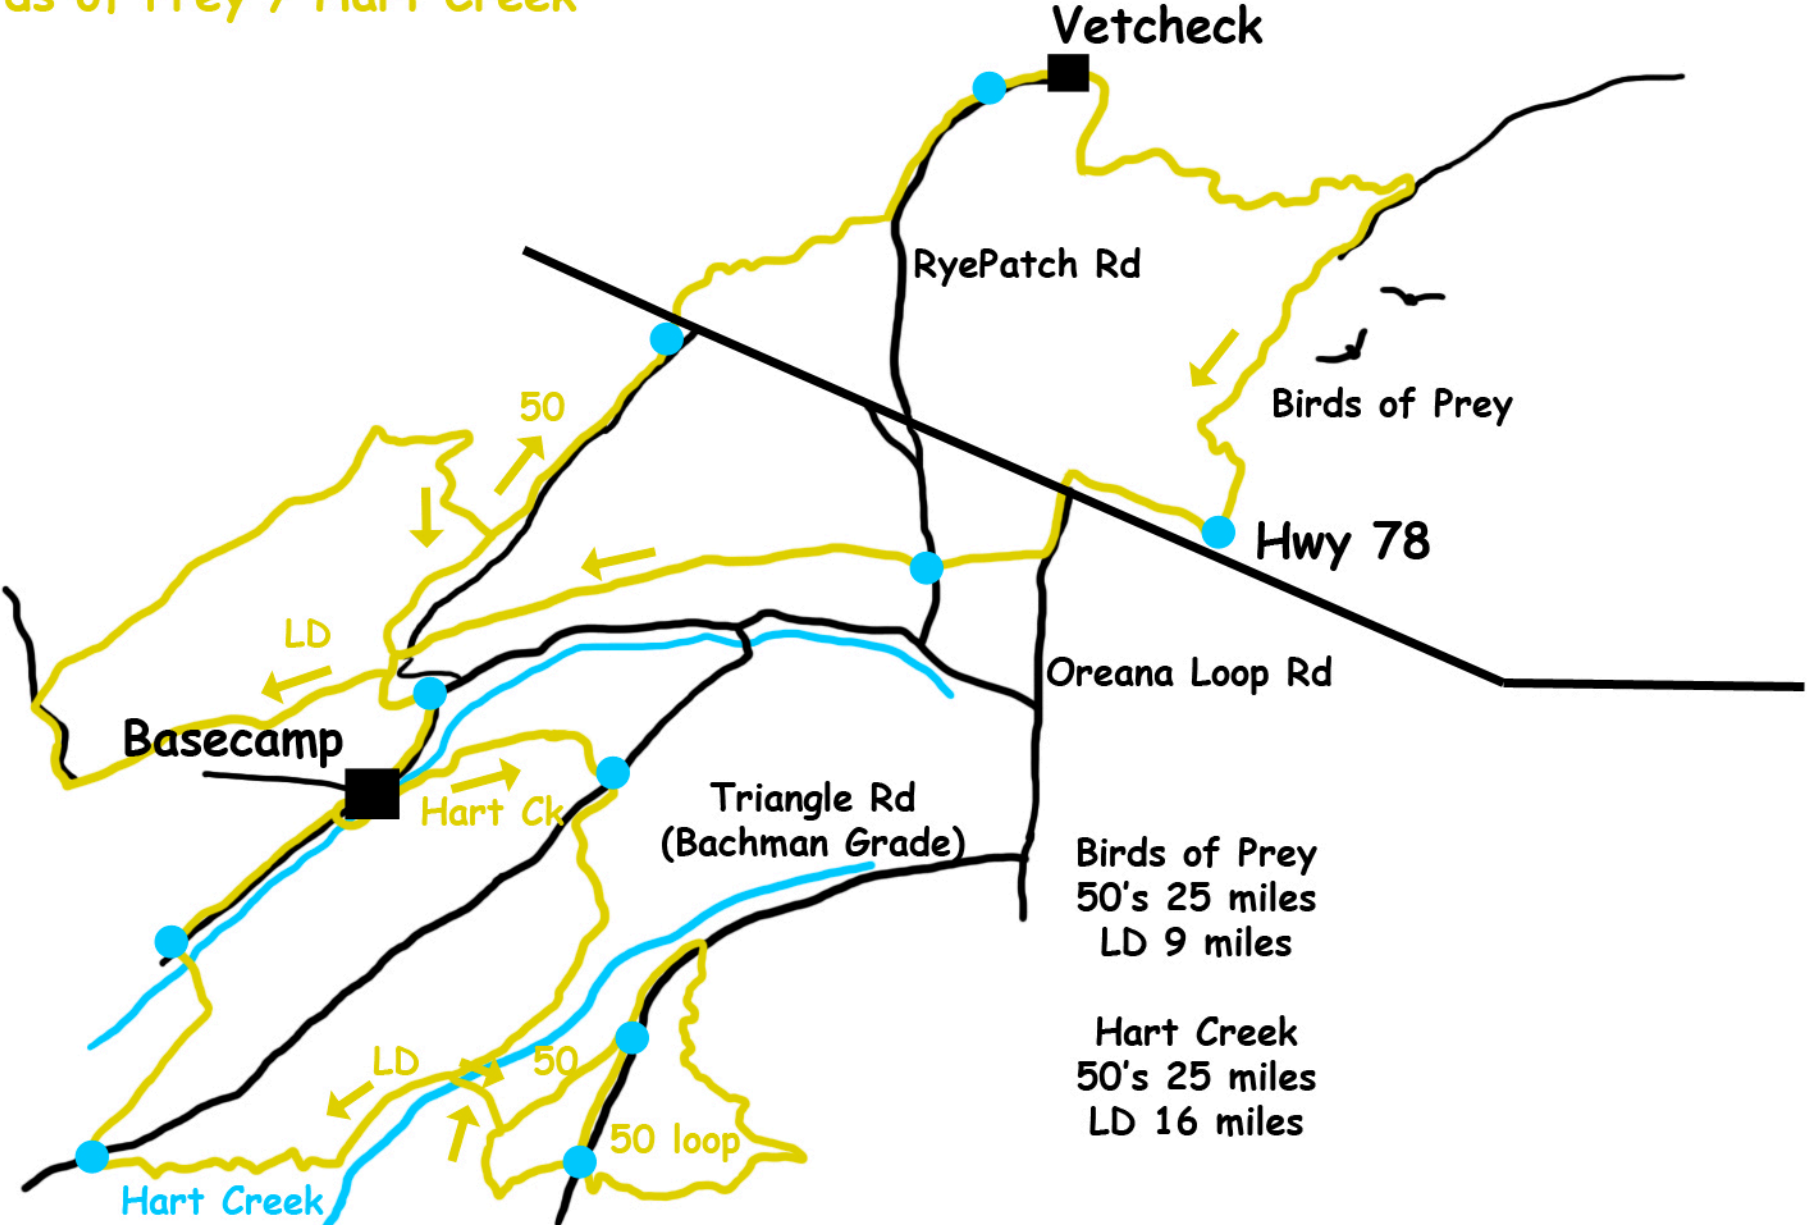

Owyhee Canyonlands

Day 5
Birds of Prey / Hart Creek

Vetcheck

RyePatch Rd

Birds of Prey

Hwy 78

Oreana Loop Rd

Basecamp

Hart Ck

Triangle Rd
(Bachman Grade)

Birds of Prey
50's 25 miles
LD 9 miles

Hart Creek
50's 25 miles
LD 16 miles

Hart Creek

50 loop

LD

50

LD

50