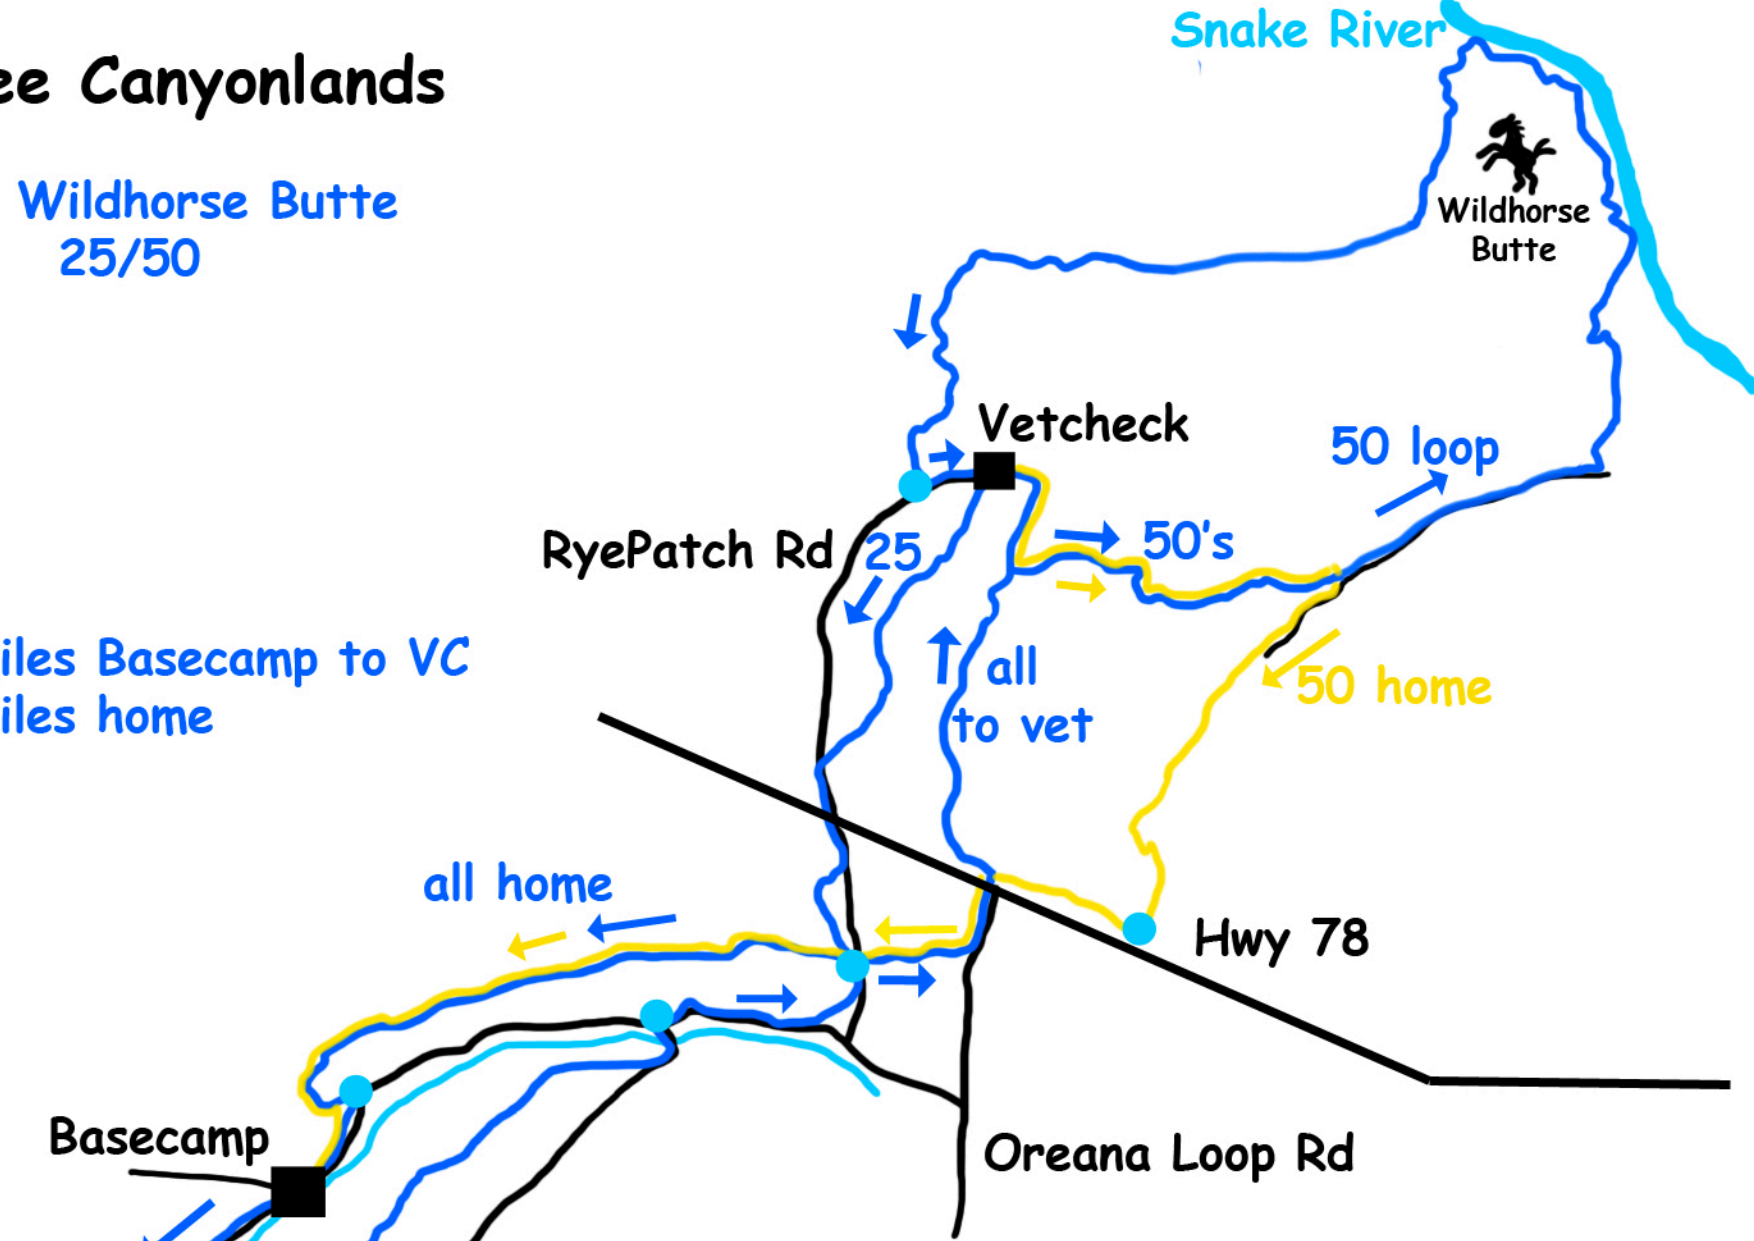

Owyhee Canyonlands

Day 1 Wildhorse Butte
25/50

25:
15 miles Basecamp to VC
10 miles home

50:
15 miles Basecamp to Vetcheck
20 miles Wildhorse Butte Loop
15 miles Vetcheck to Base