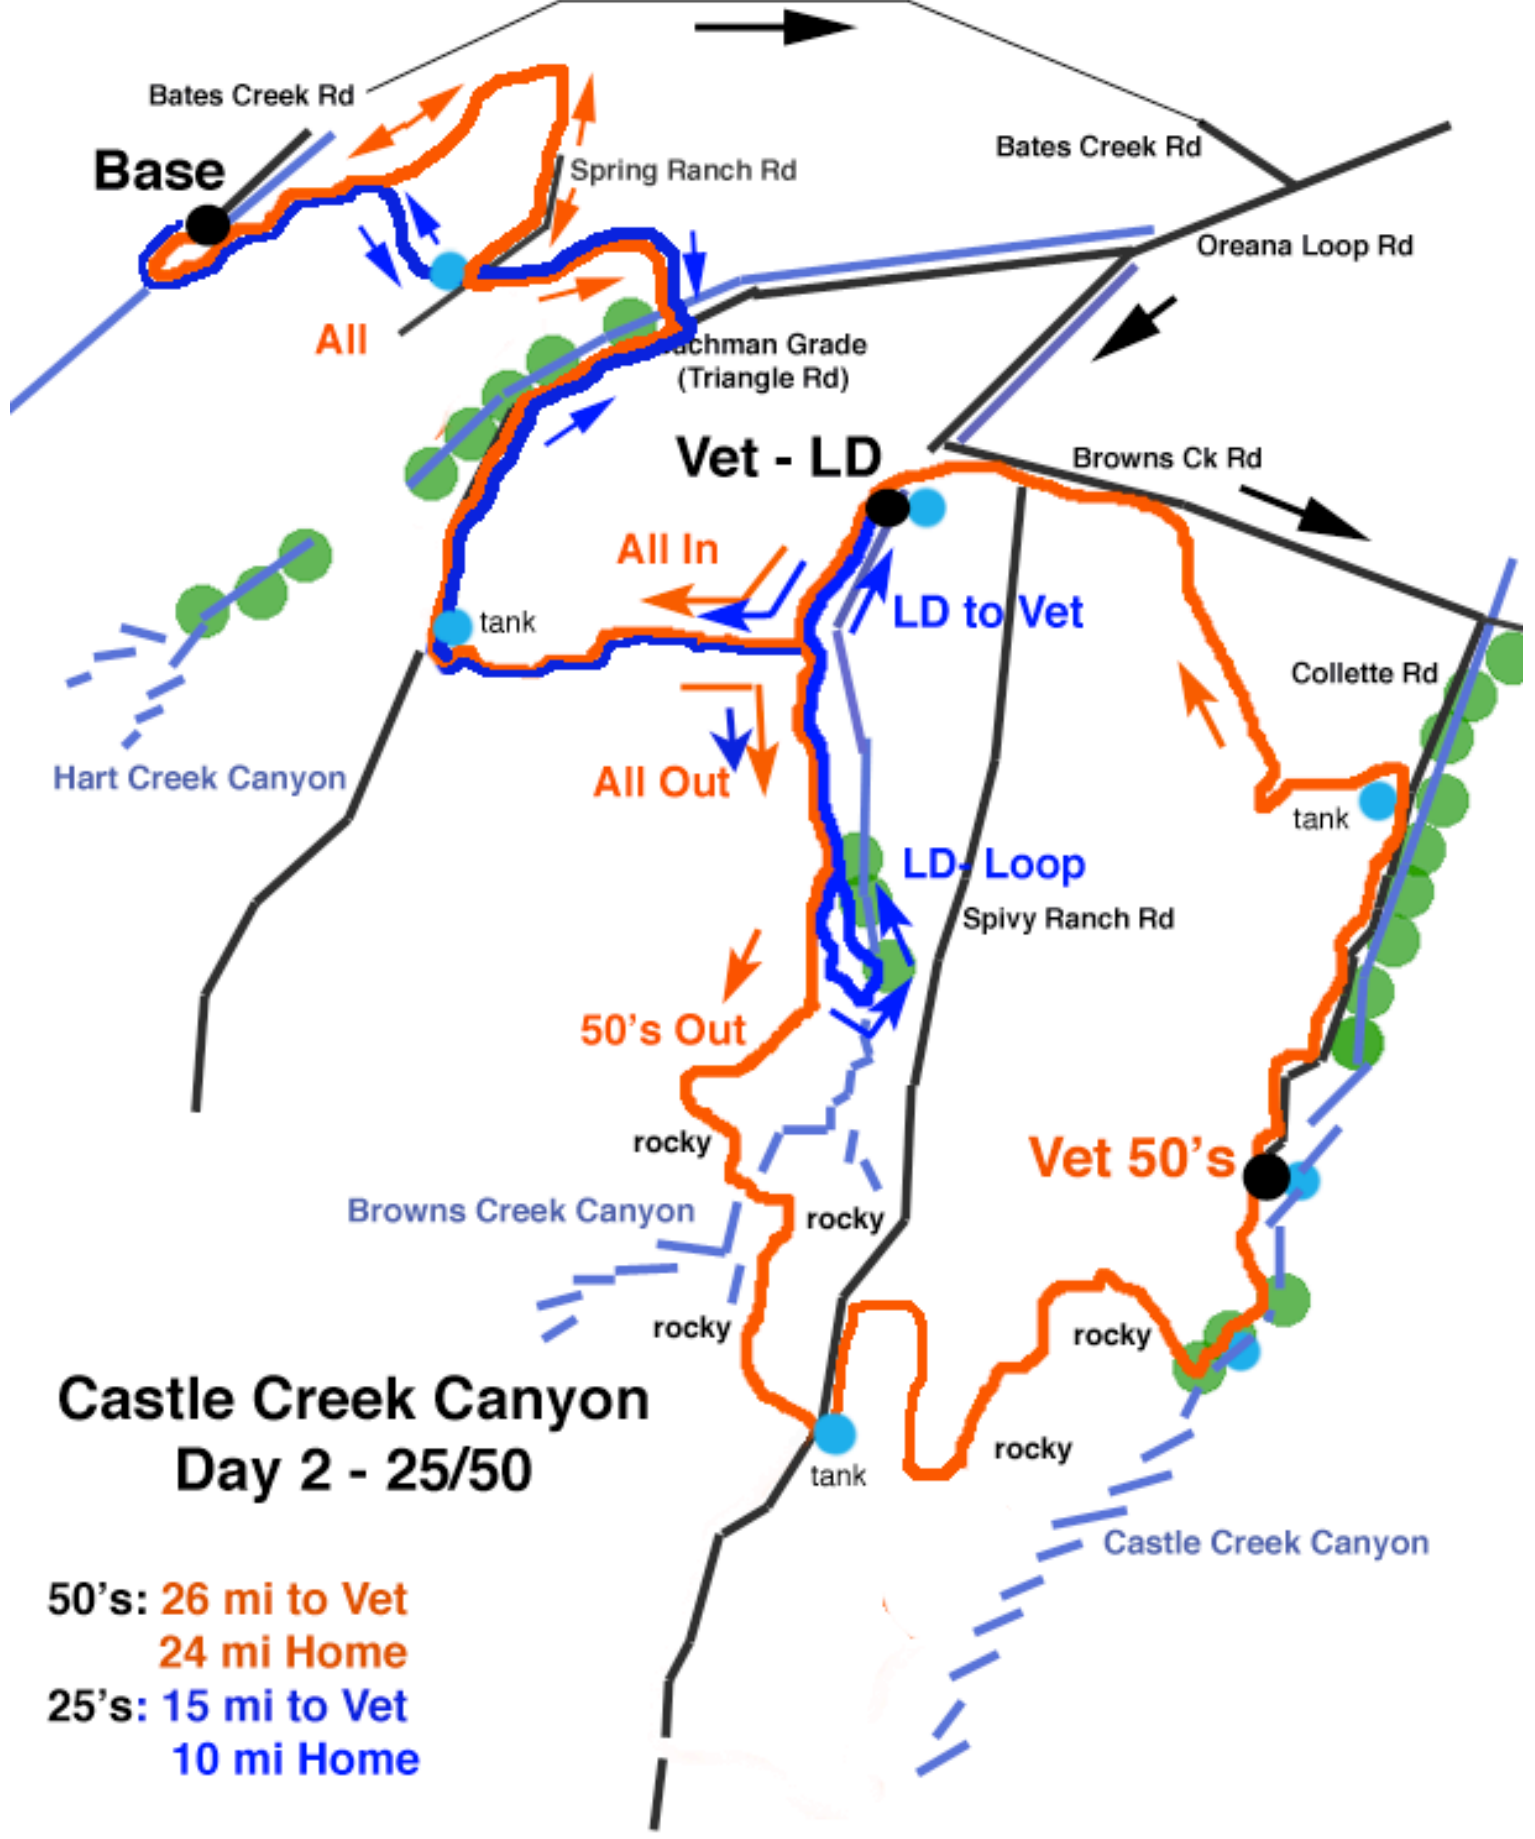

CREW/STAFF:
Bates Ck Rd to Oreana Loop Rd to Browns Ck Rd to Collette Rd approx 40 min drive

Castle Creek Canyon Day 2 - 25/50

- 50's: 26 mi to Vet
24 mi Home
- 25's: 15 mi to Vet
10 mi Home