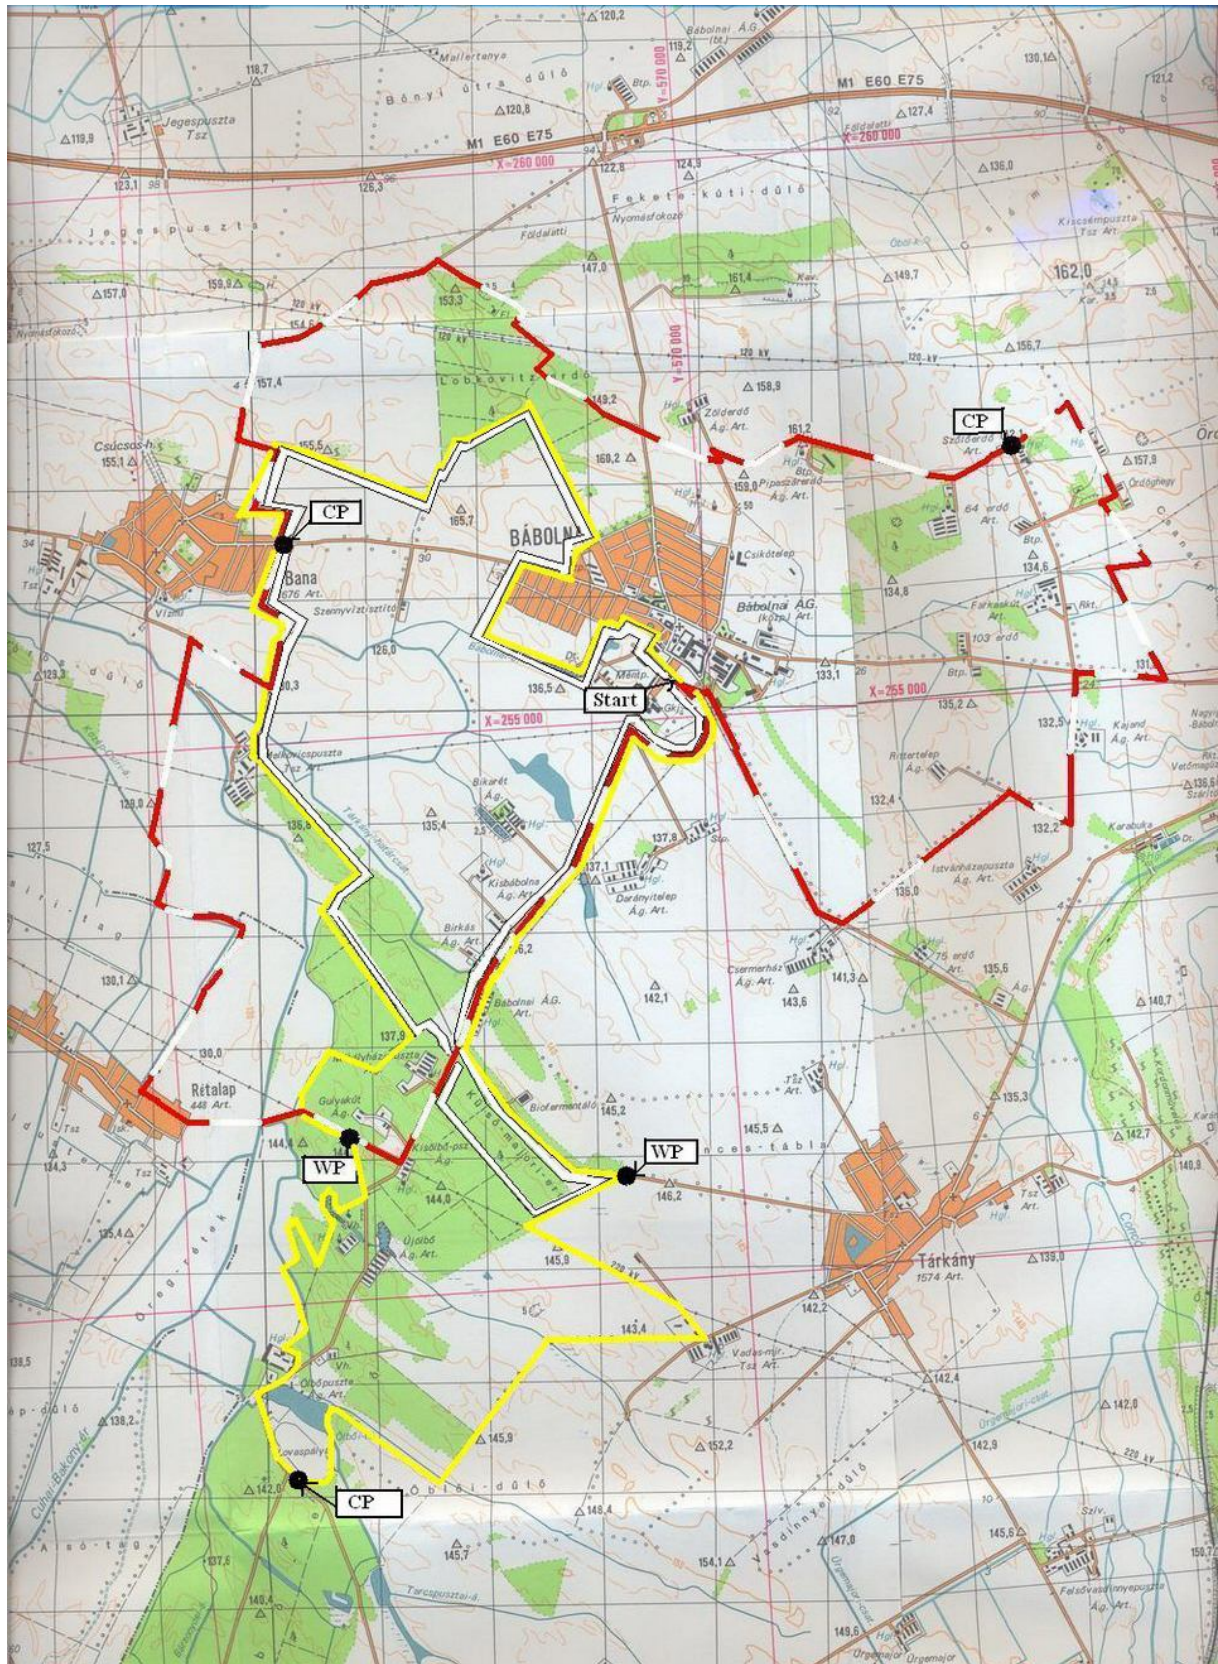

Ride Map

Yellow Loop: 34,95 km
Red-White loop: 37,245 km

White Loop: 24,62 km