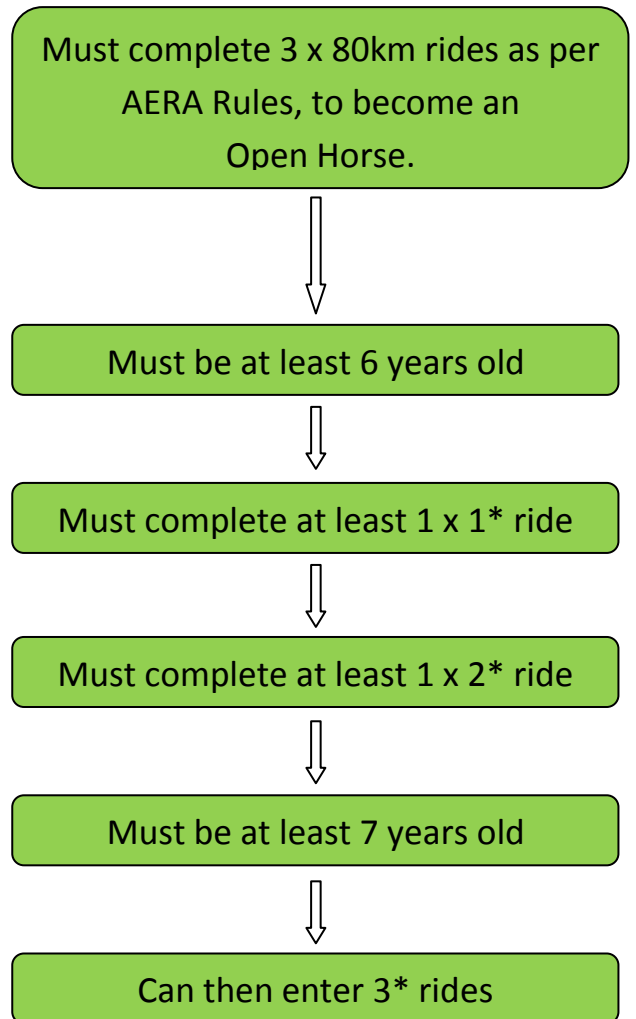

HORSES IN FEI RIDES

Ride Distances:	FEI *	80-119km
	FEI**	120-139km
	FEI***	140-160km

If your horse has already completed an FEI ride within the past 24 months, it will start at the next star level. This is based on mileage, not star rating, as follows:

If your horse has already completed a FEI** 107km ride, it is only rated as a 1* horse, but can now compete at 2* level.

If your horse has already completed a FEI***120km ride, it is rated as a 2* horse, and can now compete at 3* level.