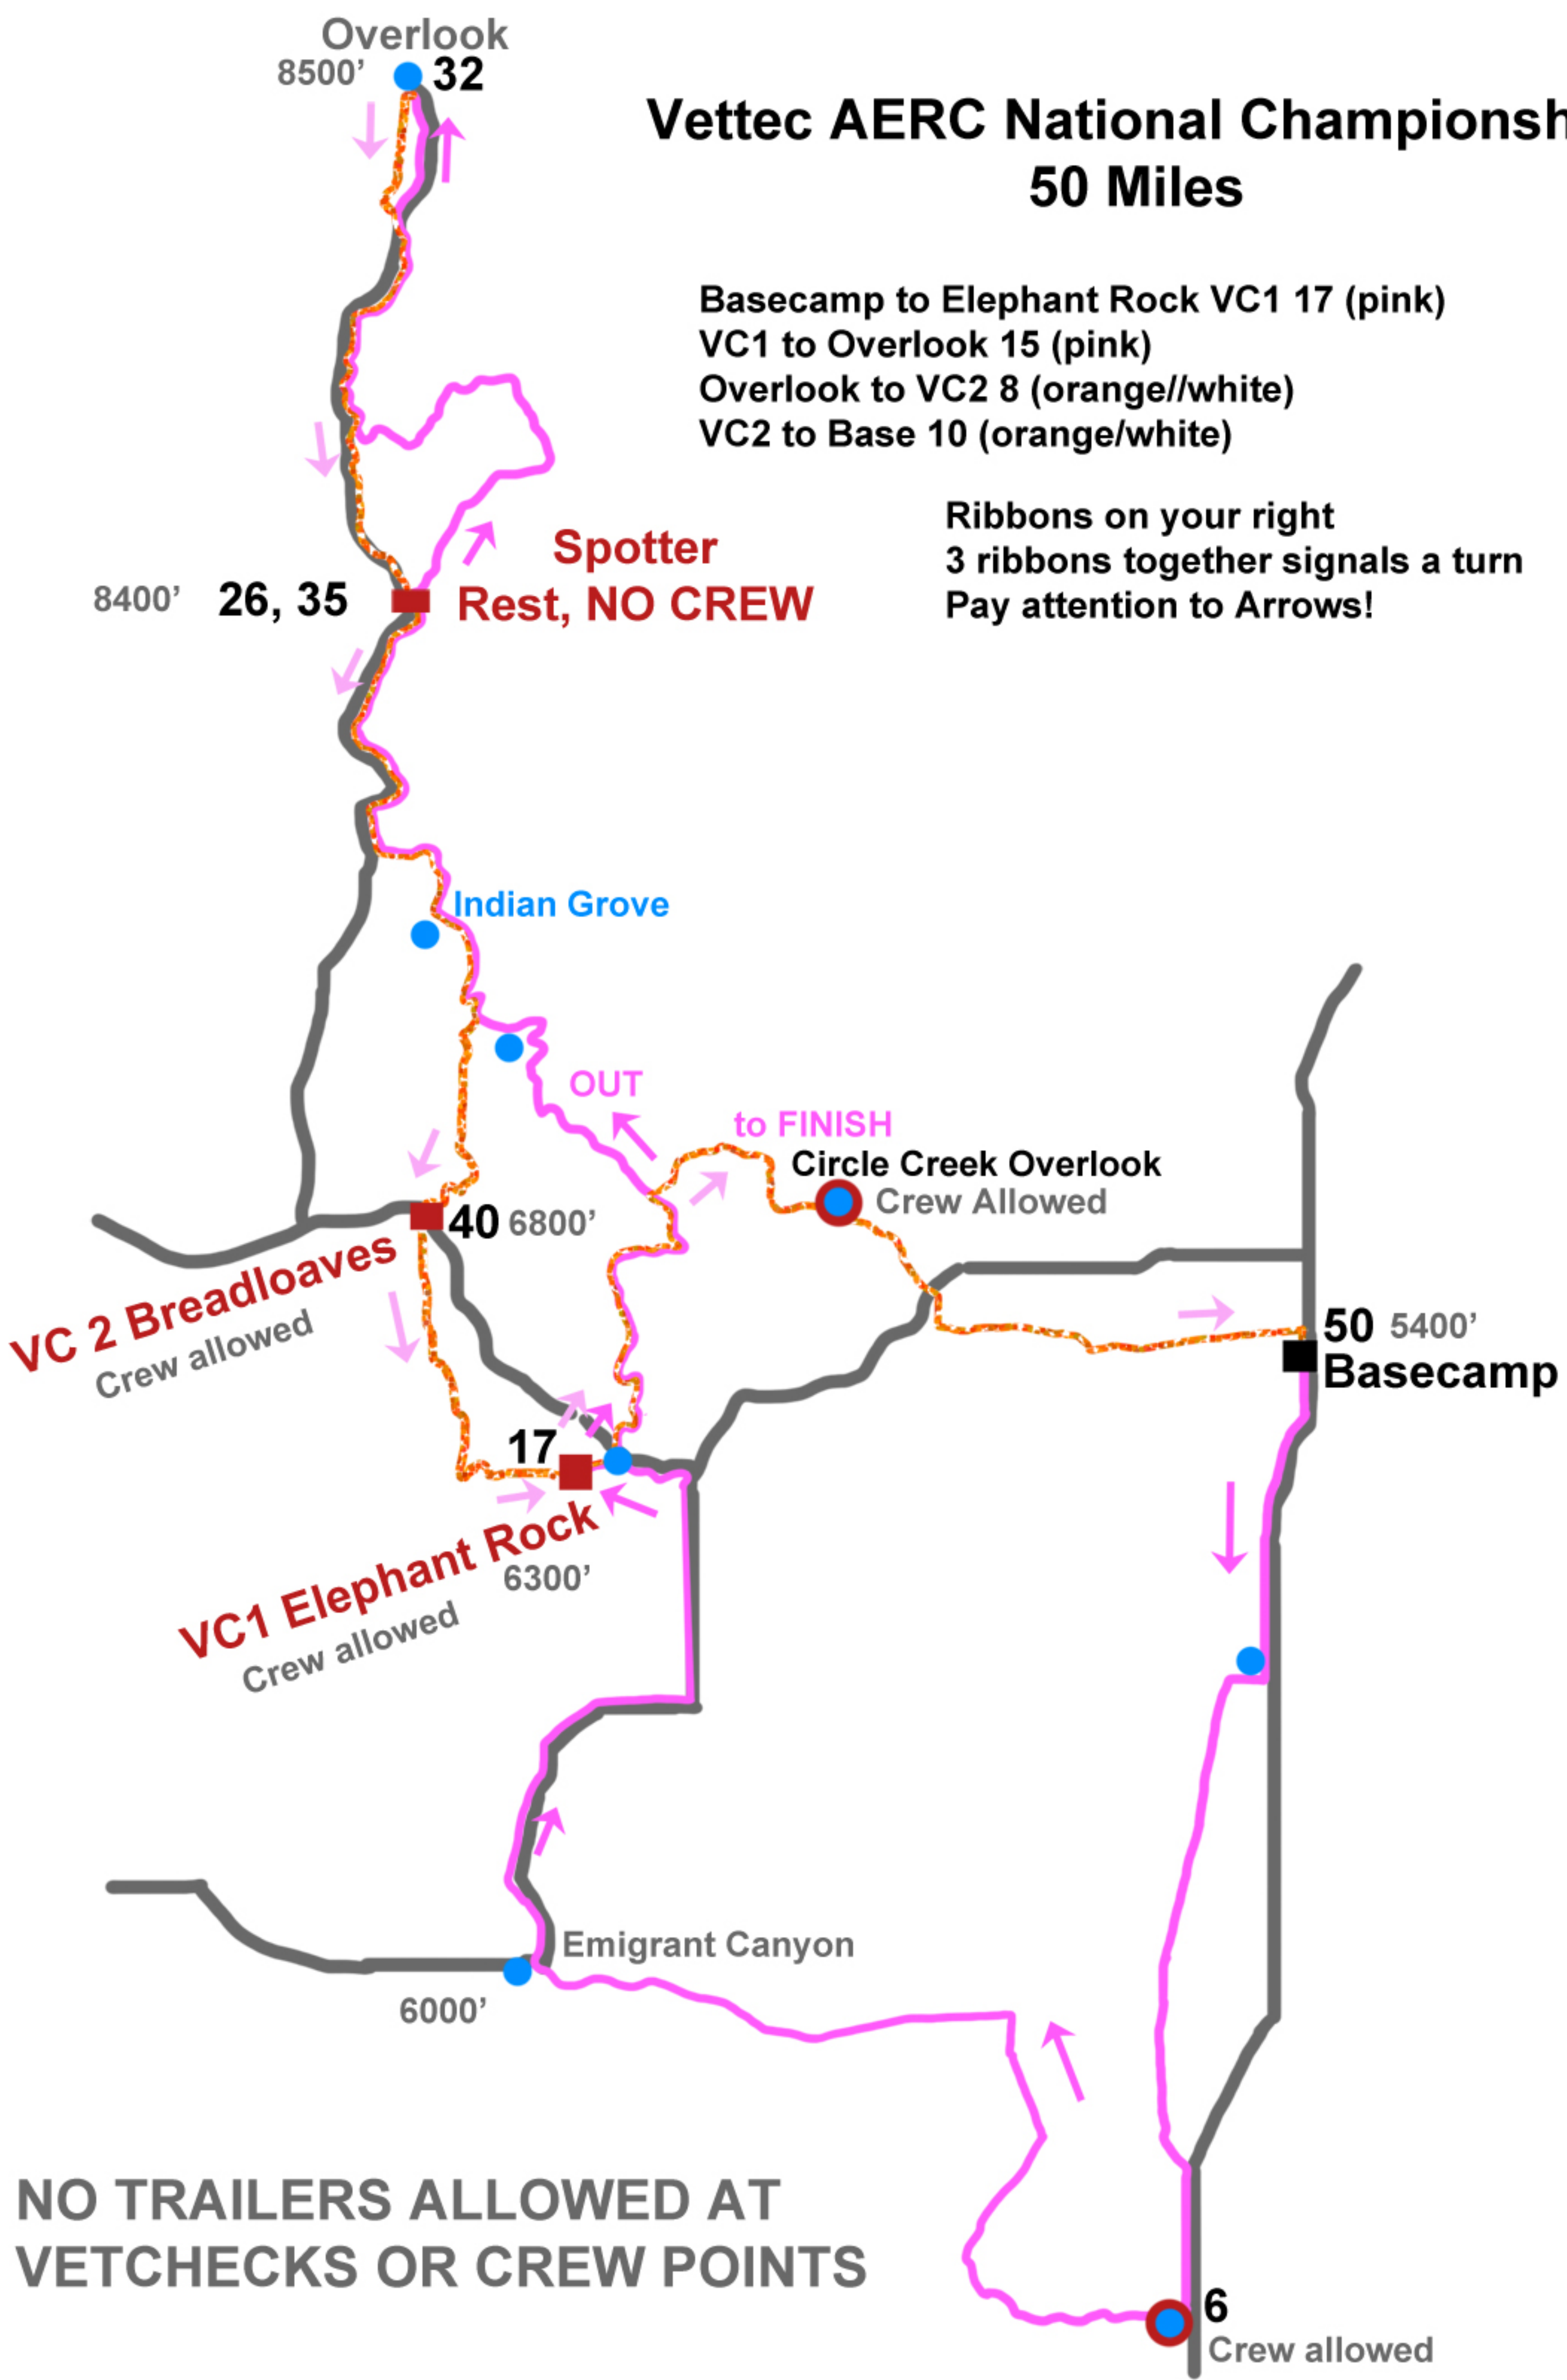

Vettec AERC National Championship 50 Miles

Basecamp to Elephant Rock VC1 17 (pink)
VC1 to Overlook 15 (pink)
Overlook to VC2 8 (orange//white)
VC2 to Base 10 (orange/white)

Ribbons on your right
3 ribbons together signals a turn
Pay attention to Arrows!

**NO TRAILERS ALLOWED AT
VETCHECKS OR CREW POINTS**